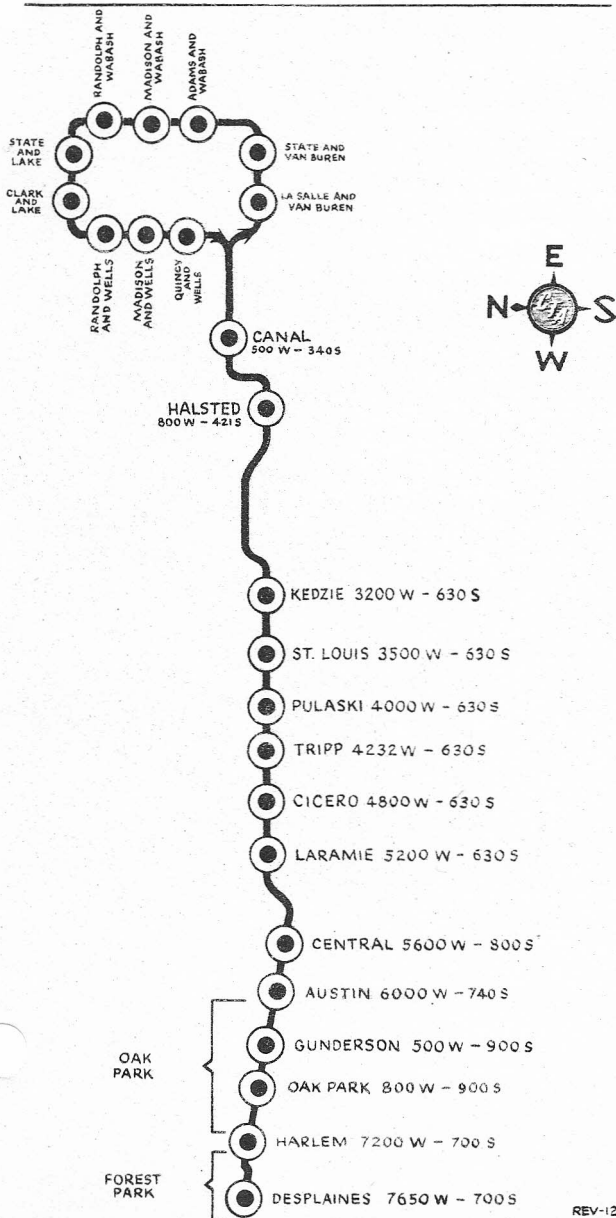

GARFIELD PARK

RAPID TRANSIT

WEST SECTION

NOT DRAWN TO SCALE

REV-12-55