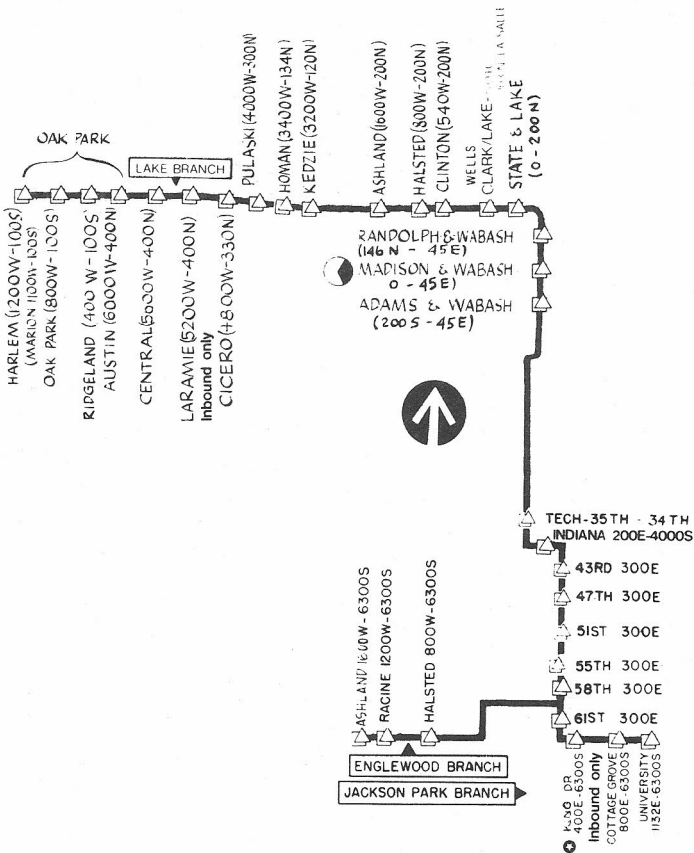

Lake-Englewood-Jackson Park (Green Line)

RAIL SYSTEM

NOT DRAWN TO SCALE

Station closed nights, Sundays & holidays

<ul style="list-style-type: none"> — ELEVATED ▬ SUBWAY ▲ "A" STOP ◻ "B" STOP ◻ ALL STOP ... GROUND LEVEL AND OPEN CUT 	<ul style="list-style-type: none"> ⚡ STATION CLOSED WKDY. EVENINGS/ OWL AND ALL DAY SAT/SUN/HOL. ⚡ STATION CLOSED SUN/HOL. ⚡ STATION CLOSED FOR RECONSTRUCTION. OPENING LATE 1993. 	
		DATE REVISED 2-21-93
		SERVICE DELIVERY PLANNING STREET TRAFFIC/GRAPHICS