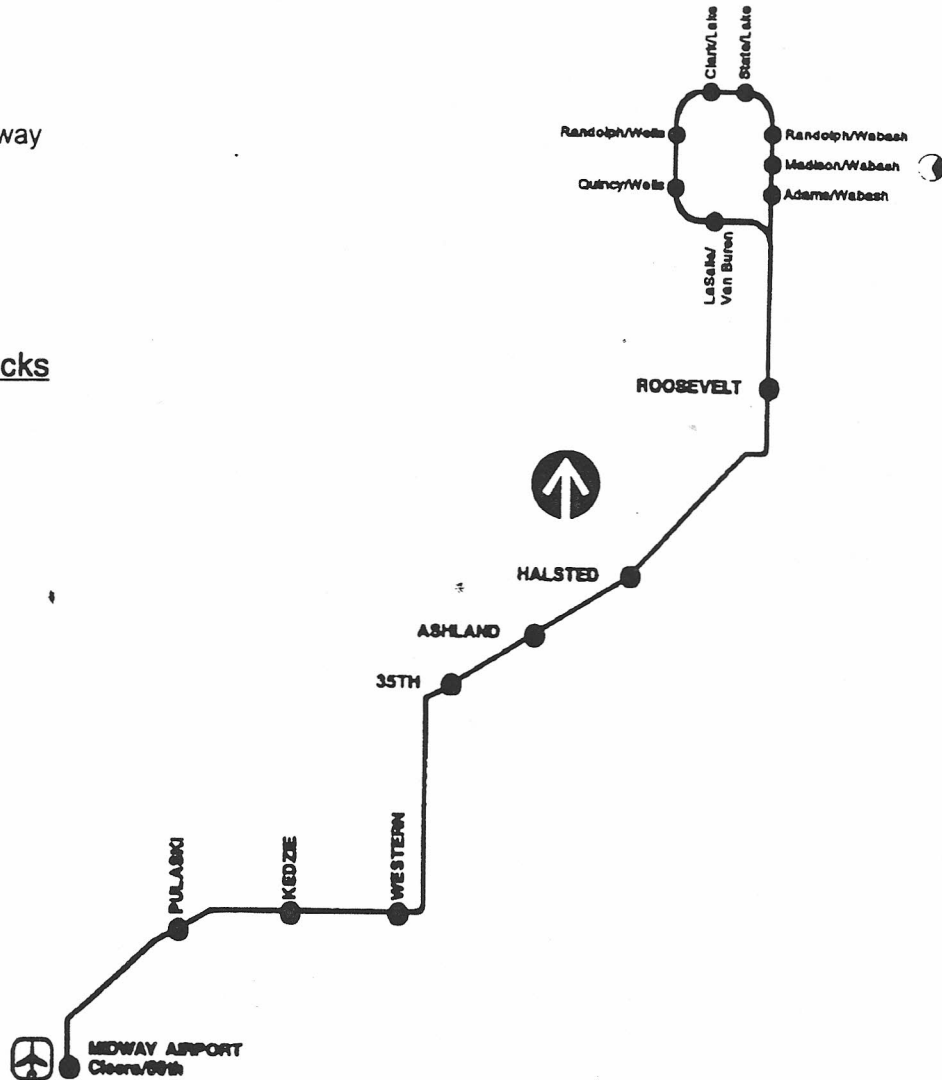

Route MIDWAY

ORANGE LINE

Terminals/Run Numbers

Midway/700-799

Signs

All Midway
stops

Schedule Interlocks

None

Hours of Operation

Terminals	Dir	Weekdays/Saturdays	Sundays/holidays
Leave Midway	NB	0500--2300	0730--2300
Leave Downtown	SB	0530--2330	0800--2330

Note: Madison/Wabash closed nights and all day Sat, Sun/hol

ORANGE LINE - route history

10-31-93 Began CHICAGO TRANSIT AUTHORITY Orange Line to 59th/Cicero Midway terminal