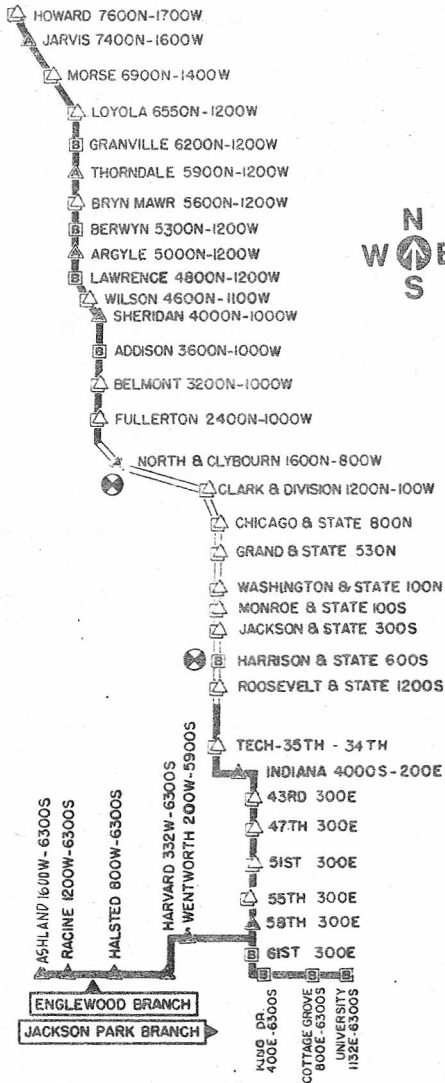

# NORTH-SOUTH

RAIL

## NORTH-SOUTH SECTION

NOT DRAWN TO SCALE

ELEVATED	STATION CLOSED WKDY EVENINGS/ OWL AND ALL DAY SAT/SUN/HOL.
SUBWAY	
"A" STOP	
"B" STOP	
ALL STOP	

12 / 12 / 82
cta