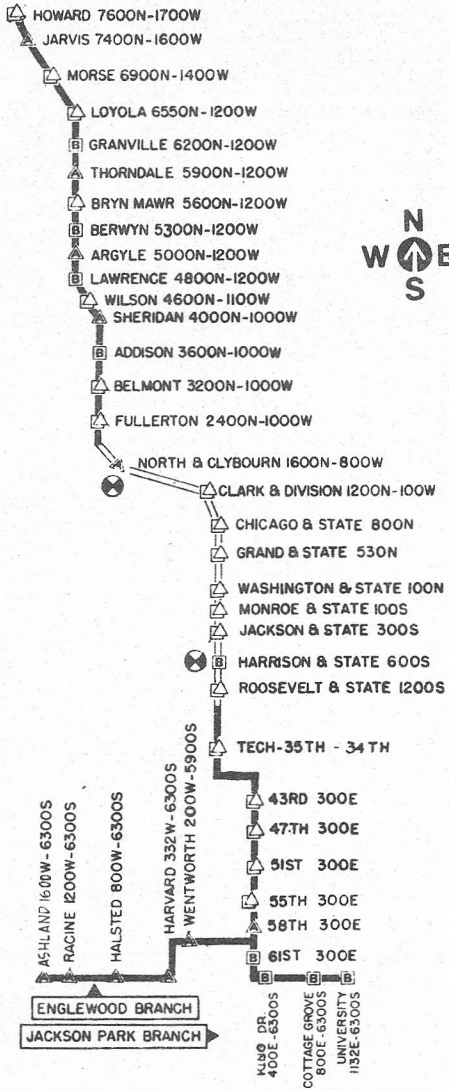

NORTH-SOUTH

RAIL

NORTH-SOUTH SECTION

NOT DRAWN TO SCALE

— ELEVATED	⊗ STATION CLOSED
— SUBWAY	WKDY EVENINGS/
▲ "A" STOP	OWL AND ALL DAY
ⓑ "B" STOP	SAT/SUN/HOL.
△ ALL STOP	

11 / 01 / 87
cta