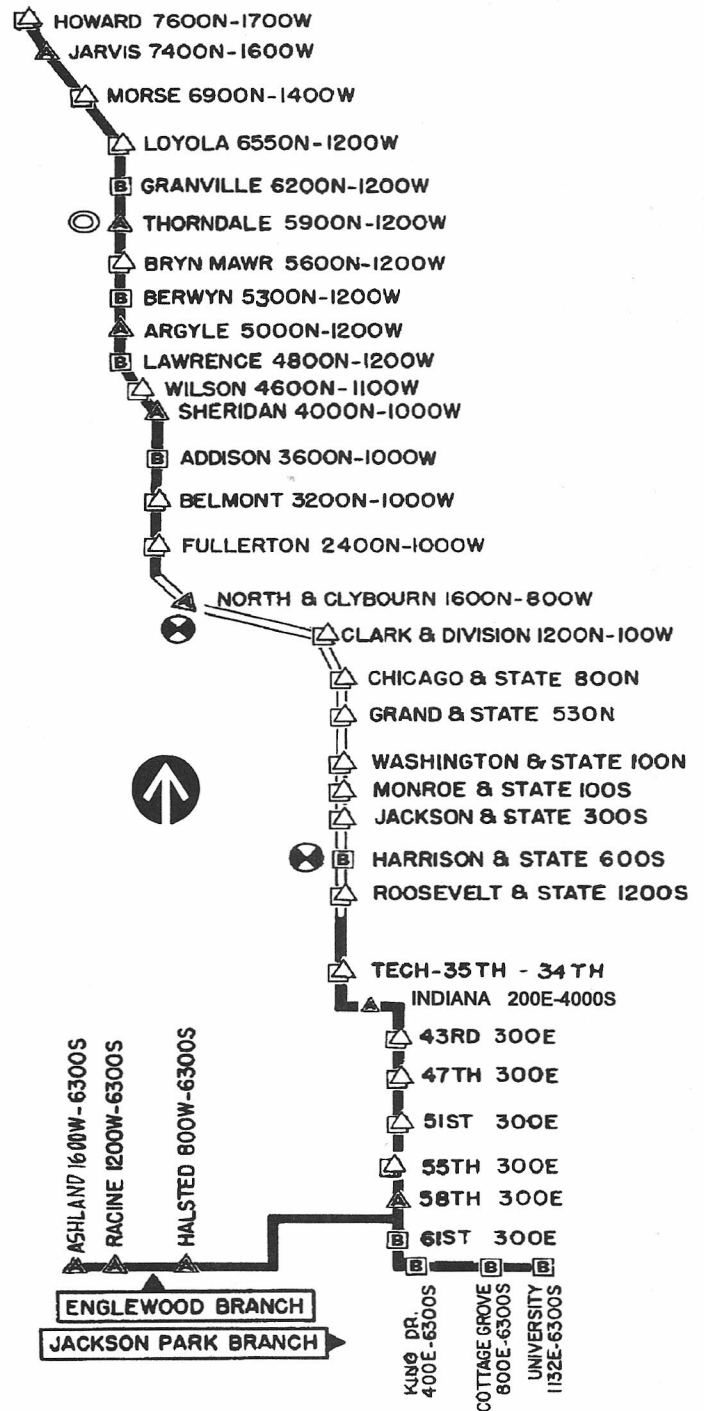

# Route North-South

# NORTH - SOUTH

## Signs

A	Englewood
Jackson Park	
Howard	B
All Stops	Englewood Howard
Jackson Park Howard	All stops
to 61st only	B (unscheduled)

## Hours of Operation

24 hour service  
 Stations closed nights and all day Sat, Sun/hol: North/Clybourn  
 Harrison/State  
 Station closed 0001 Sun to 0510 hrs Mon: Thorndale

08/09/92