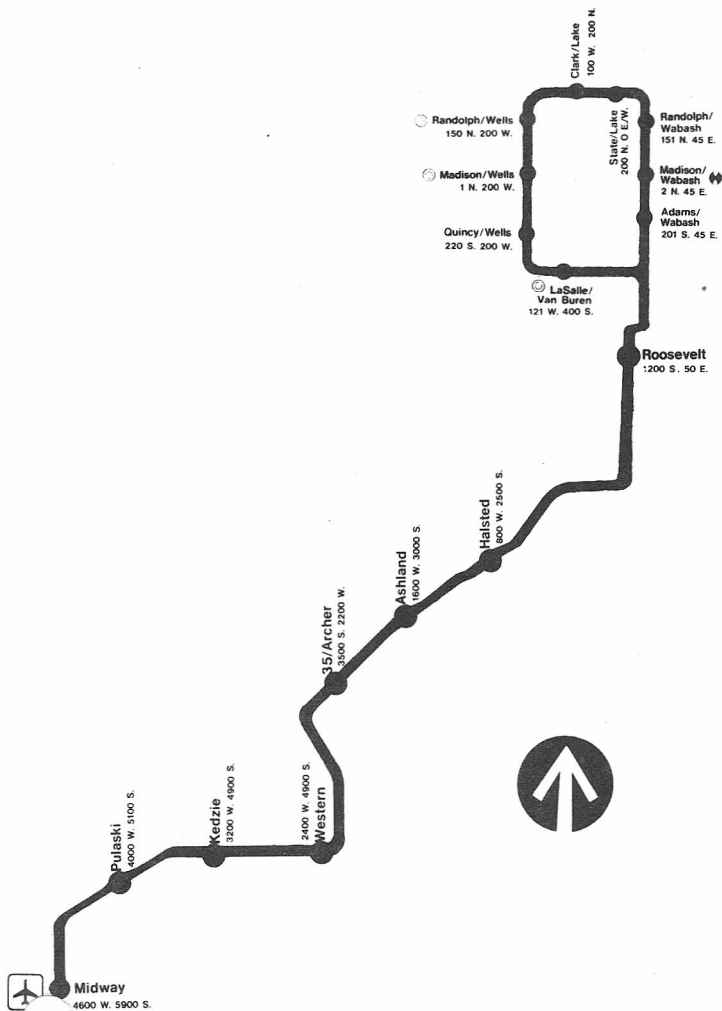

ORANGE LINE

Midway

RAIL SYSTEM

NOT DRAWN TO SCALE

- ELEVATED
- SUBWAY
- "A" STOP
- "B" STOP
- ALL STOP
- GROUND LEVEL AND OPEN CUT
- STATION CLOSED WEEKDAY AND SATURDAY OWL PERIODS AND ALL DAY SUNDAY
- STATION CLOSED SUN./HOL.

DATE REVISIED	10-31-93
SERVICE DELIVERY PLANNING STREET TRAFFIC/GRAPHICS	