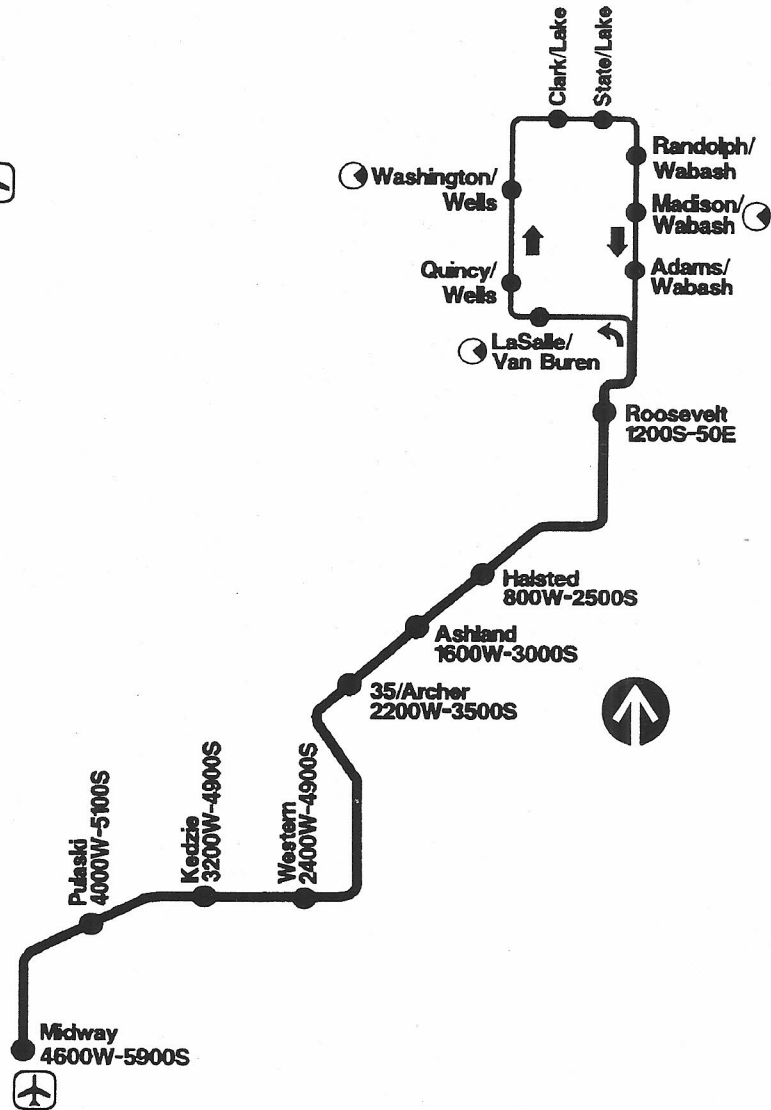

Route ORANGE LINE

Terminals/Run Numbers

Midway/700-799

Signs

Midway
Ford City
Loop

Schedule Interlocks

None

Hours of Operation

Terminals	Dir	Weekdays/Saturdays	Sunday/holidays
Leave Midway	NB	0500--2300	0730--2300
Leave Downtown	SB	0530--2330	0800--2330

Note: Madison/Wabash closed nights and all day Sat, Sun/hol

10/08/96