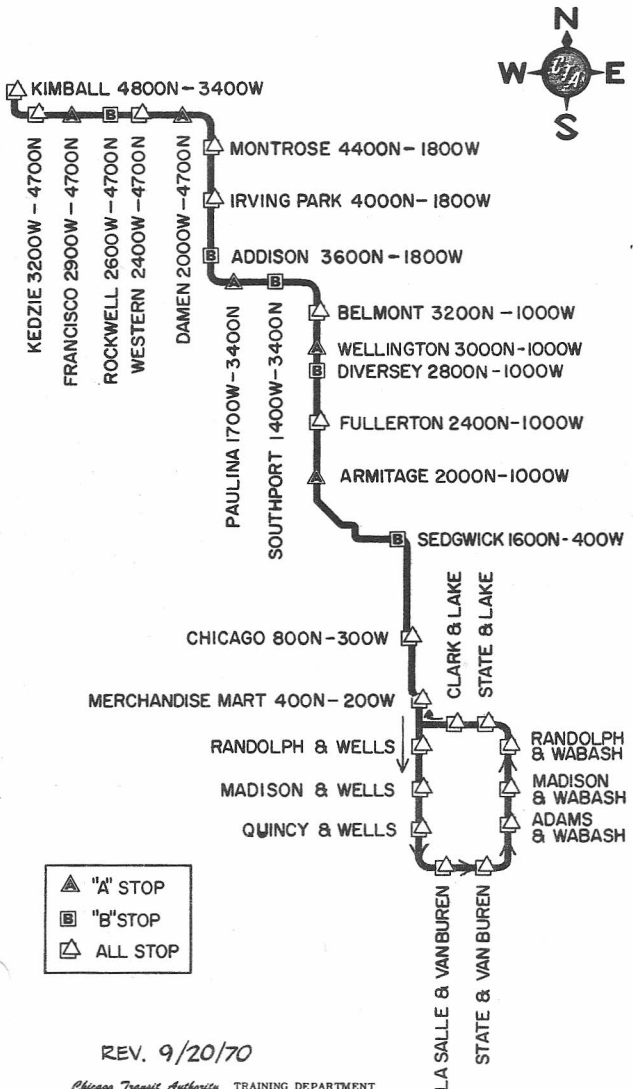

RAVENSWOOD

RAPID TRANSIT

NORTH SECTION

NOT DRAWN TO SCALE

REV. 9/20/70

Chicago Transit Authority TRAINING DEPARTMENT