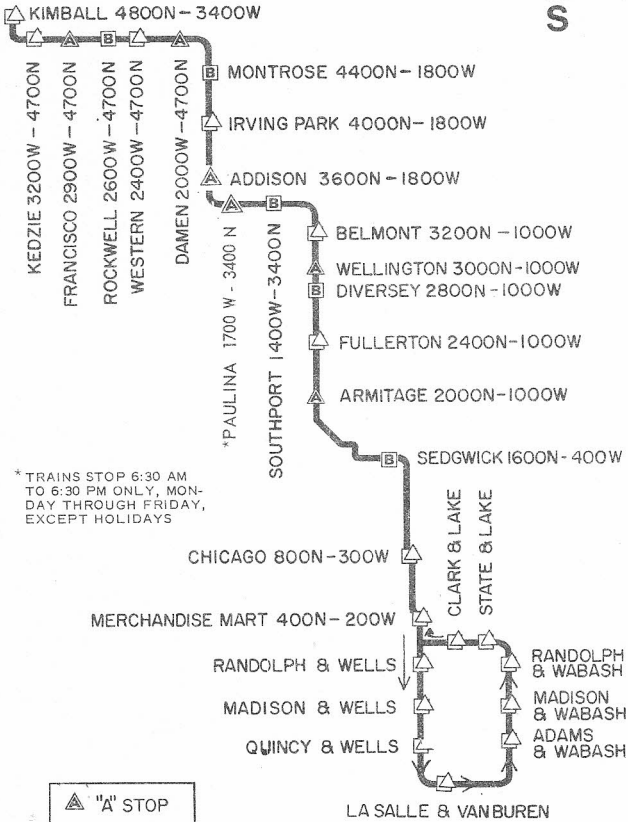

RAVENSWOOD

RAPID TRANSIT

NORTH SECTION

NOT DRAWN TO SCALE

* TRAINS STOP 6:30 AM TO 6:30 PM ONLY, MONDAY THROUGH FRIDAY, EXCEPT HOLIDAYS

- "A" STOP
- "B" STOP
- ALL STOP

10/17/73

cta