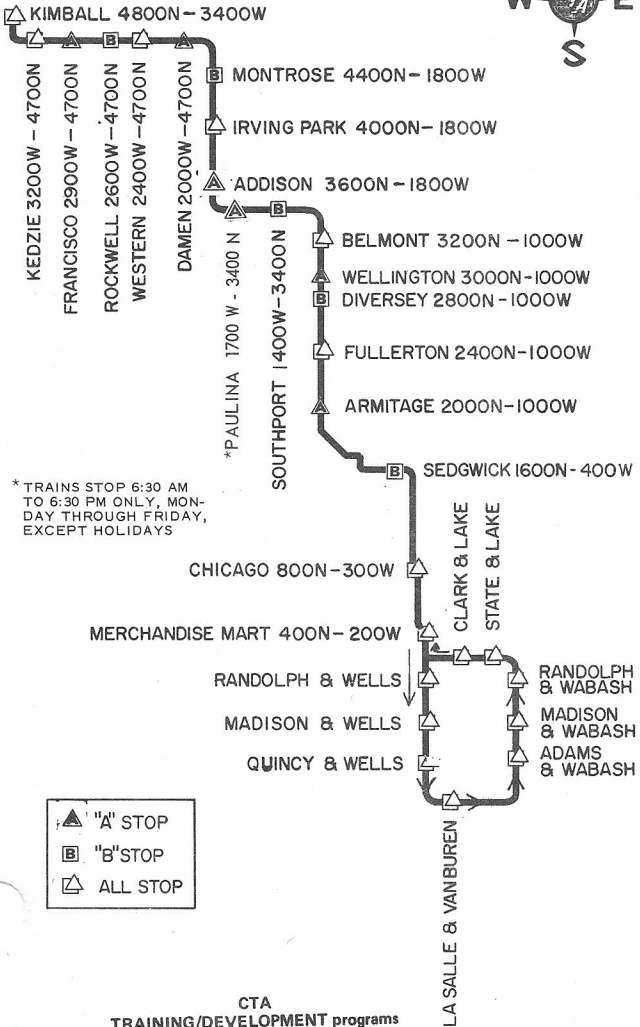

RAVENSWOOD

OBSOLETE

RAPID TRANSIT

NORTH SECTION

NOT DRAWN TO SCALE

10-17-73