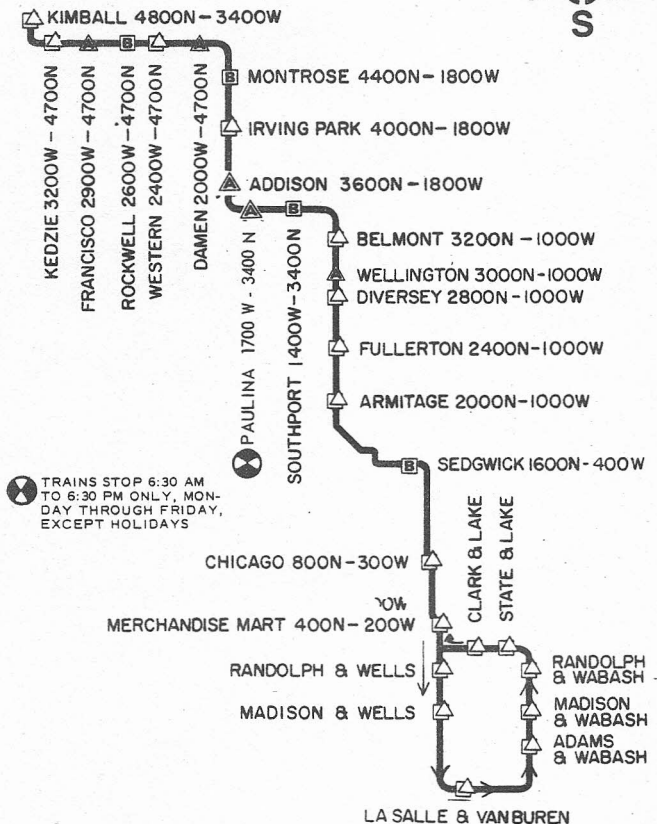

RAVENSWOOD

RAPID TRANSIT

NORTH SECTION

NOT DRAWN TO SCALE

⌚ TRAINS STOP 6:30 AM TO 6:30 PM ONLY, MONDAY THROUGH FRIDAY, EXCEPT HOLIDAYS

- ⬆ ELEVATED
- ▬ SUBWAY
- ▲ "A" STOP
- "B" STOP
- △ ALL STOP
- ⋯ GROUND LEVEL AND OPEN CUT

DATE REVISED 3-13-86

OPERATIONS PLANNING DEPARTMENT
STREET TRAFFIC GRAPHICS