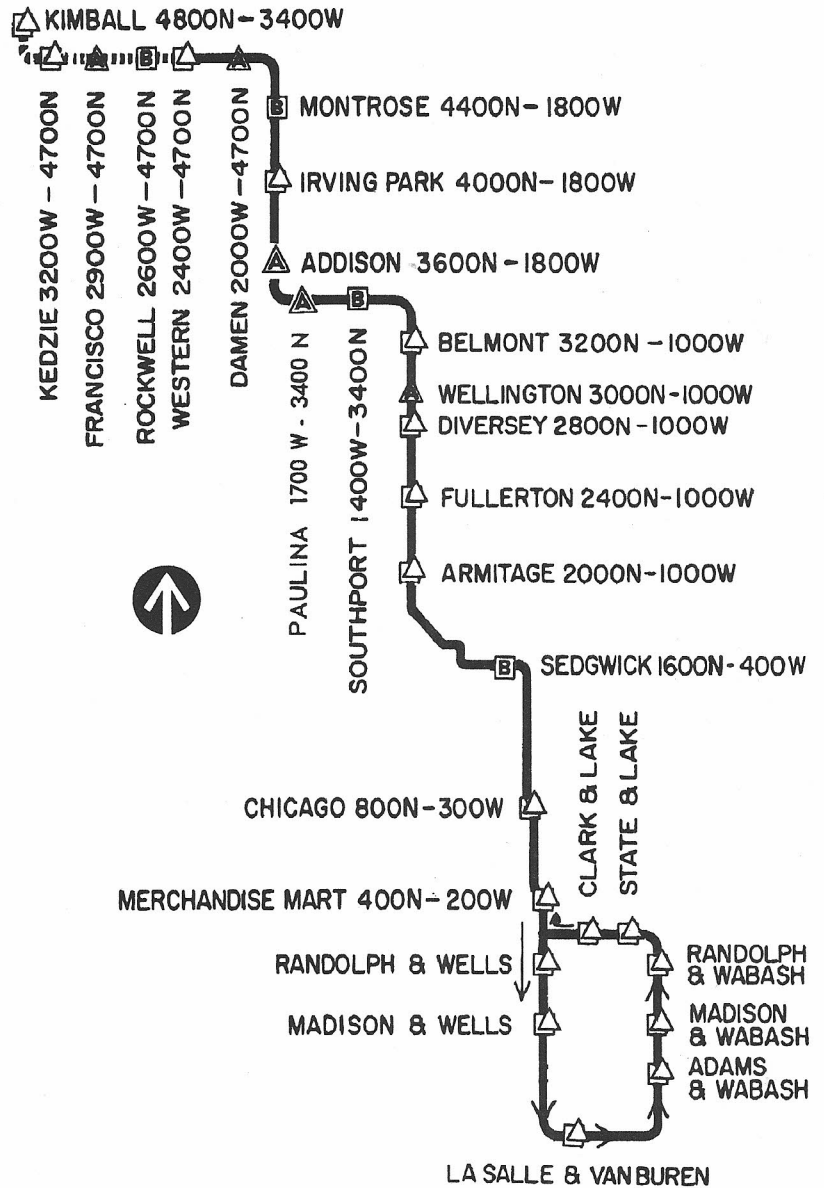

Route Ravenswood

RAVENSWOOD

Garage(s)/Run Numbers

Kimbal/401-500

Signs

A Ravenswood

B Ravenswood

Ravenswood
All Stops

Kimball/
Belmont

Schedule Interlocks

None

Hours of Operation

Service day and evening hours

Service to Loop Mon-Sat day & early evening

Shuttle Service between Kimball and Belmont late evening, Sun/hol

03/08/92