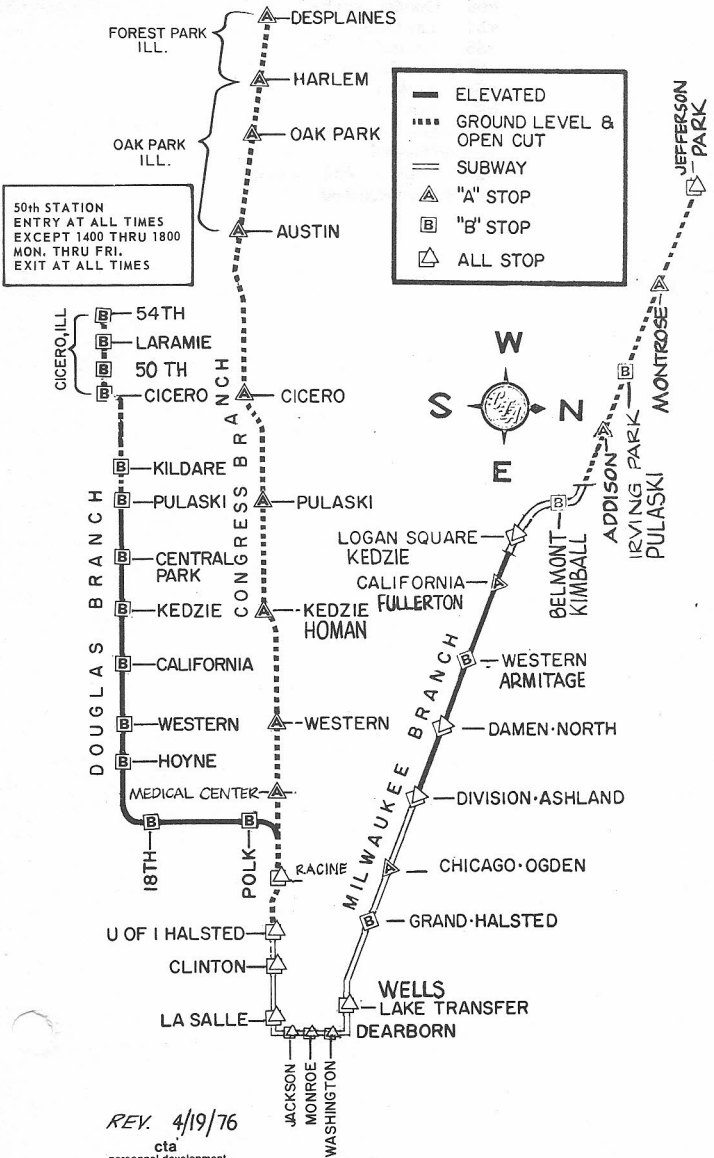

WEST-NORTHWEST

RAPID TRANSIT

WEST SECTION

NO1 DRAWN TO SCALE

(OVER)

SERVICE AT JEFFERSON PARK

#40 O'Hare Express
#56 Milwaukee
#56A No. Milwaukee
#64 Foster Lawrence
#68 No./West Highway
#69 Cumberland Exp.
#81 Lawrence
#85 Central
#85A No. Central
#88 Higgins
#92 Foster
Greyhound Terminal
Nortran Service
#26 - #61 - #62 - #70
No./Western Railroad