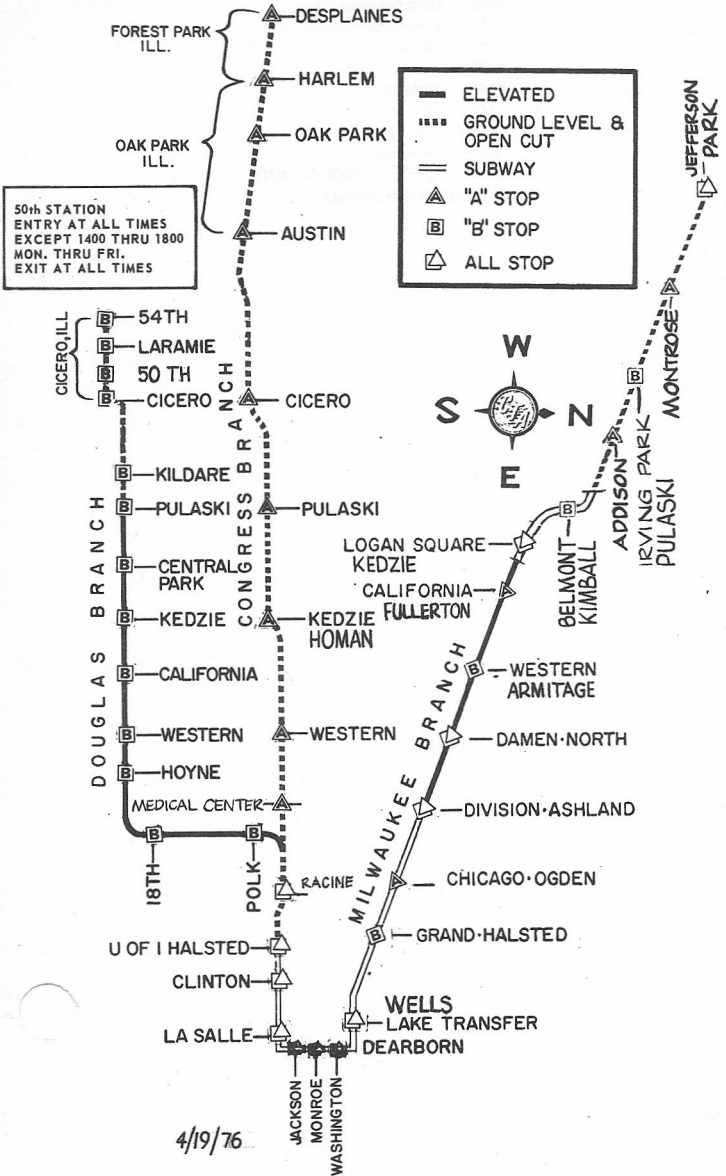

# WEST-NORTHWEST

OBSOLETE

## RAPID TRANSIT

## WEST SECTION

NOT DRAWN TO SCALE

50th STATION  
 ENTRY AT ALL TIMES  
 EXCEPT 1400 THRU 1800  
 MON. THRU FRI.  
 EXIT AT ALL TIMES

	ELEVATED
	GROUND LEVEL & OPEN CUT
	SUBWAY
	"A" STOP
	"B" STOP
	ALL STOP

4/19/76

SERVICE AT JEFFERSON PARK

#40 O'Hare Express  
#56 Milwaukee  
#56A No. Milwaukee  
#64 Foster Lawrence  
#68 No./West Highway  
#69 Cumberland Exp.  
#81 Lawrence  
#85 Central  
#85A No. Central  
#88 Higgins  
#92 Foster  
Greyhound Terminal  
Nortran Service  
#26 - #61 - #62 - #70  
No./Western Railroad