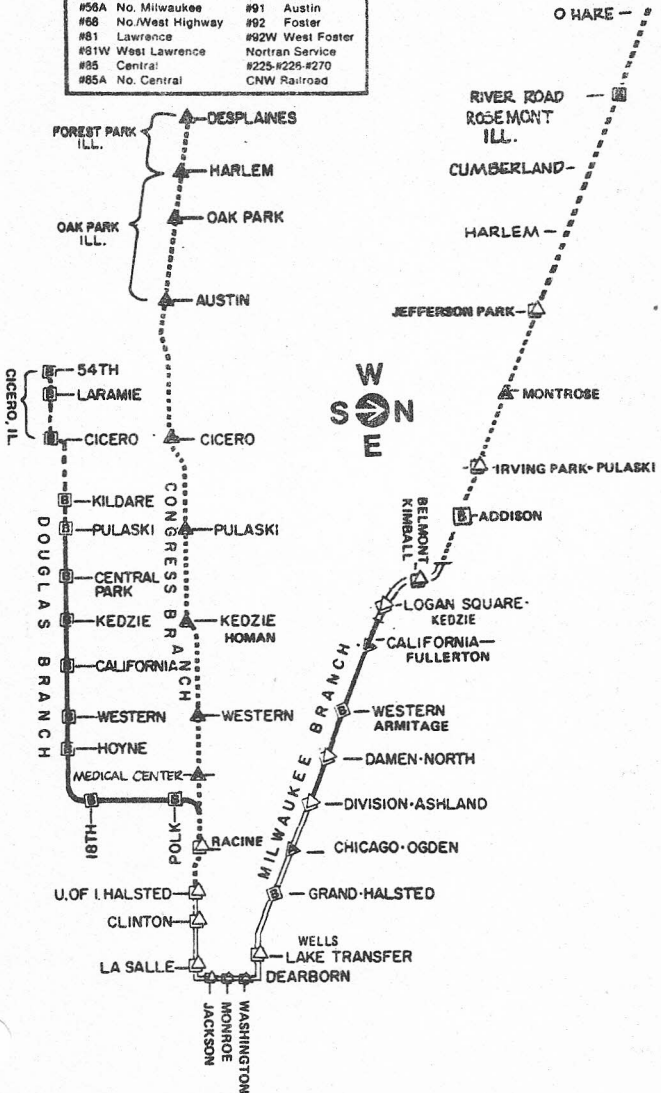

WEST-NORTHWEST

RAPID TRANSIT

WEST SECTION

NOT DRAWN TO SCALE

SERVICE AT JEFFERSON PARK

#56 Milwaukee	#88 Higgins
#56A No. Milwaukee	#91 Austin
#68 No./West Highway	#92 Foster
#81 Lawrence	#92W West Foster
#81W West Lawrence	Nortran Service
#85 Central	#225-#226-#270
#85A No. Central	CNW Railroad

— ELEVATED

--- GROUND LEVEL & OPEN CUT

== SUBWAY

▲ "A" STOP

■ "B" STOP

○ ALL STOP

02/13/83

cta