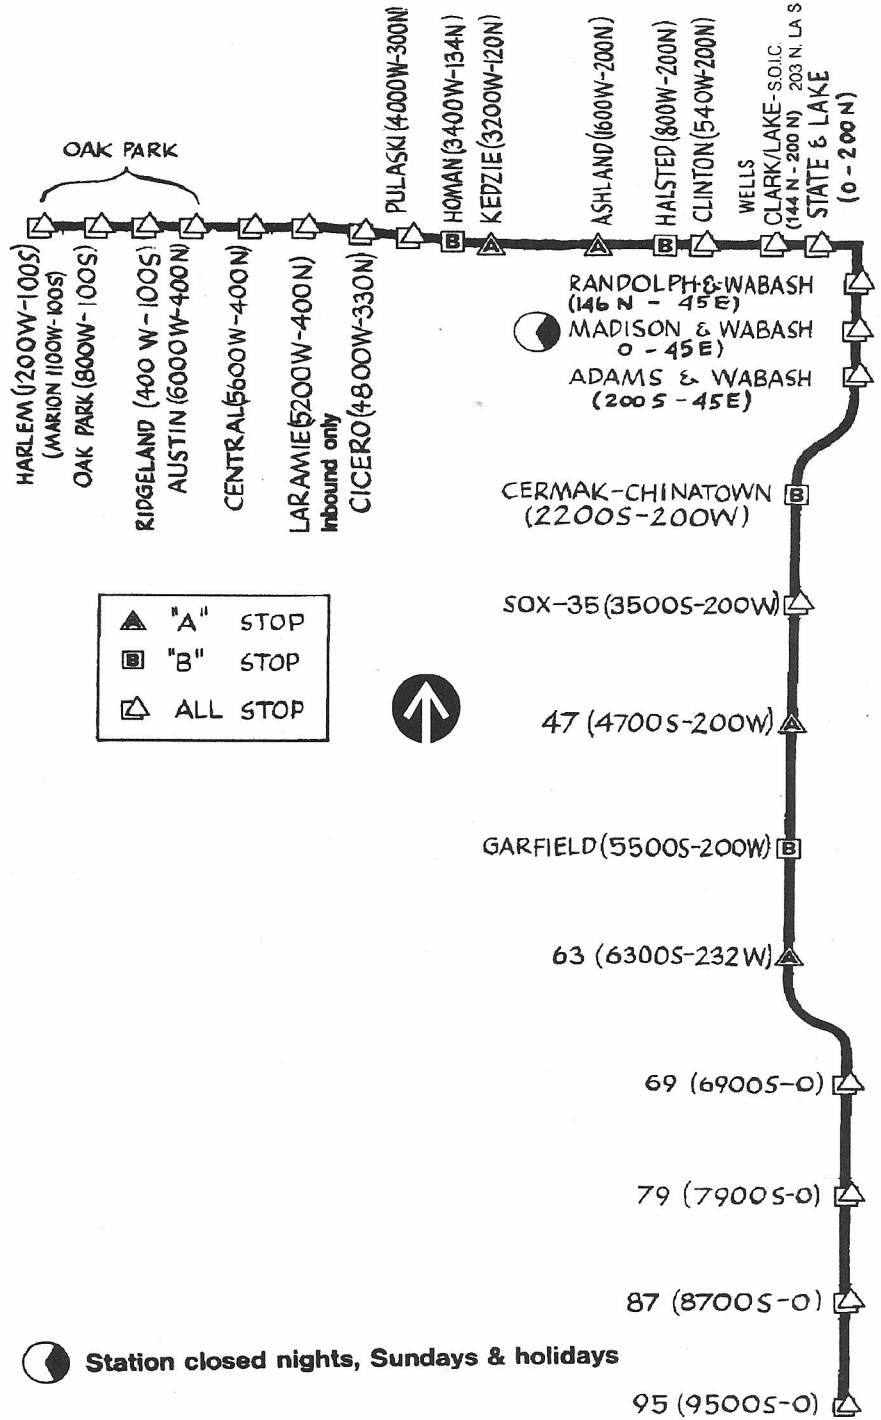

Route West-South

WEST - SOUTH

Terminals/Run Numbers

Harlem/1-100
95th/901-979

Signs

- A Lake Dan Ryan
- B Lake Dan Ryan
- All stops Lake Dan Ryan

Schedule Interlocks

None

Hours of Operation

24 hour service
Madison/Wabash closed nights and all day Sat, Sun/hol

08/09/92