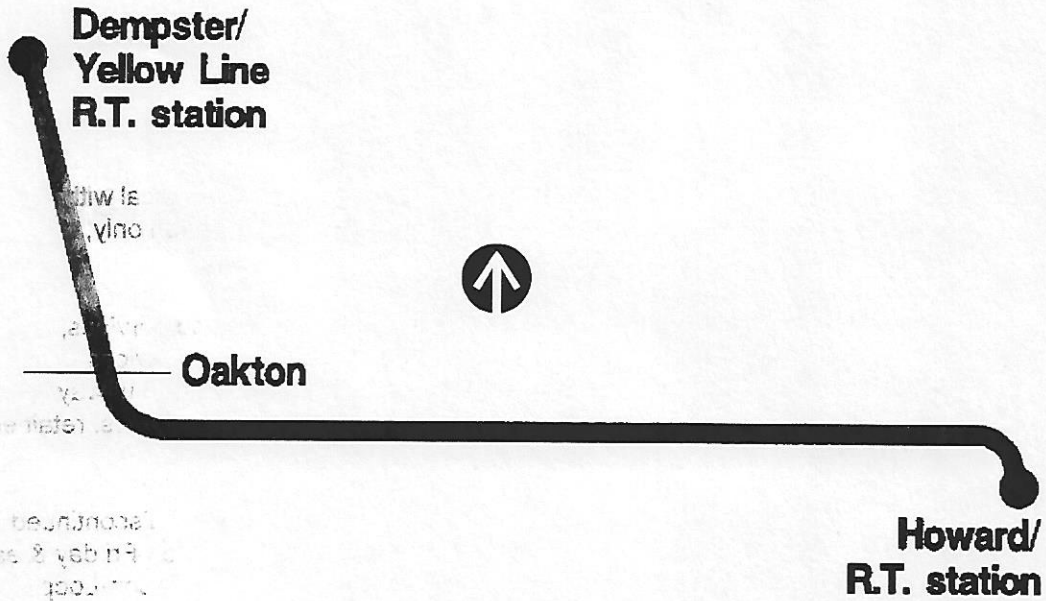

Route **YELLOW LINE**

Terminal(s)/Run Numbers

Howard/551-600 (RTO)

Signs

Skokie

Schedule Interlocks

None

Hours of Operation

Mon-Sat day and early evening hours

10/08/96