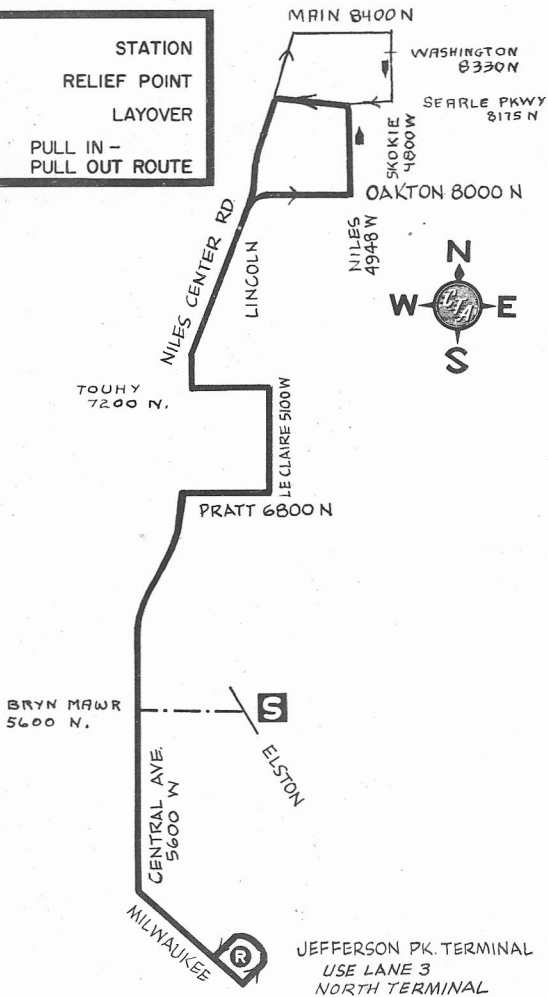

SOUTHWEST SKOKIE

13

FOREST GLEN STATION

NOT DRAWN TO SCALE

S	STATION
R	RELIEF POINT
	LAYOVER
	PULL IN - PULL OUT ROUTE

REV. 2/10/75