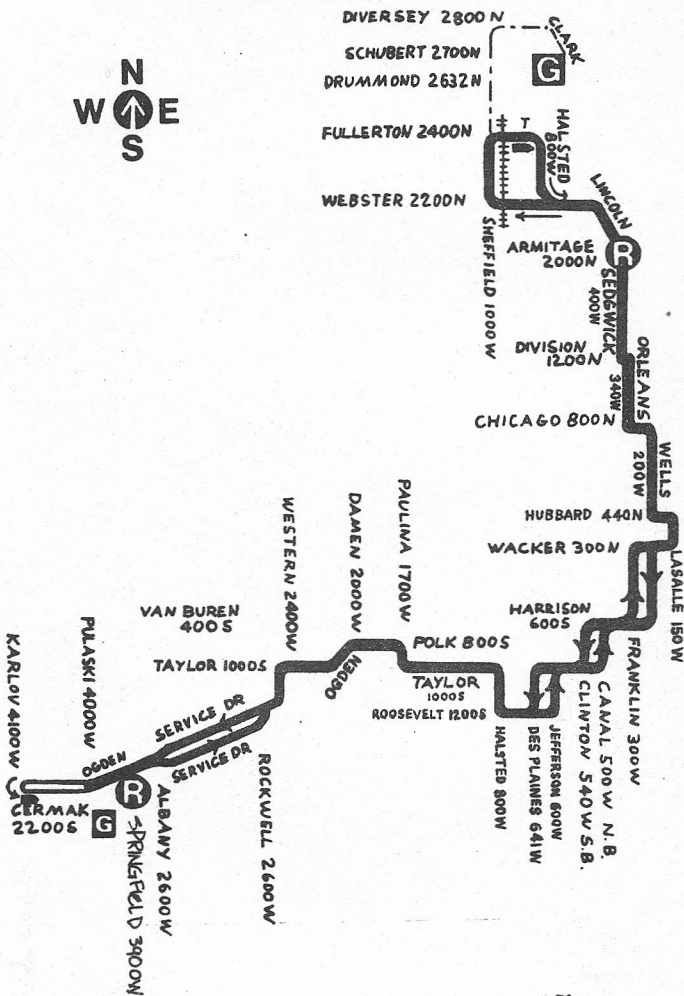

SEDGWICK-OGDEN

37

LAWNDALE GARAGE
LIMITS GARAGE

NOT DRAWN TO SCALE

G GARAGE	---	PULL IN — PULL OUT	cta
R RELIEF POINT	T	TELEPHONE	
L LAYOVER	TR	REPORT TELEPHONE	OPERATIONS PLANNING DEPARTMENT STREET TRAFFIC/GRAPHICS