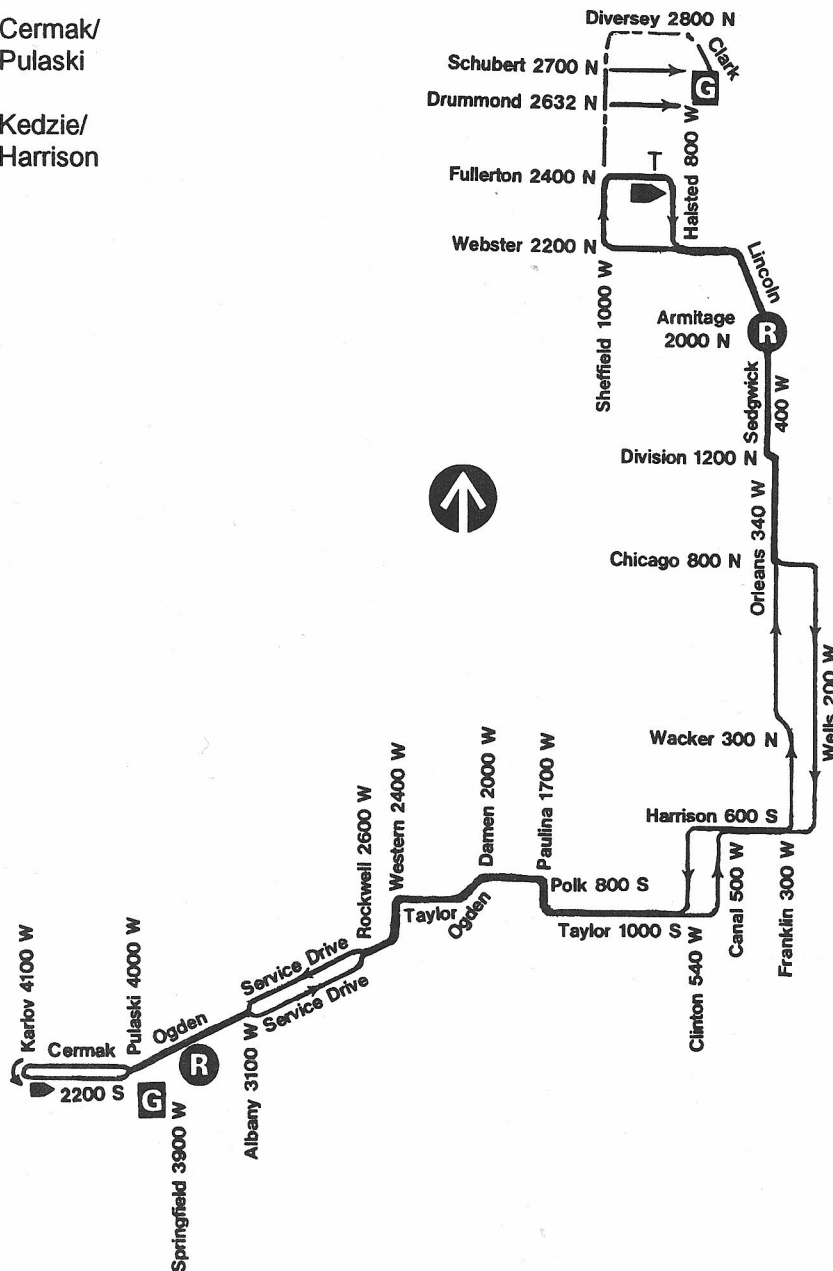

Route #37 SEDGWICK/OGDEN

Garage(s)/Run Numbers

Lawndale/N271-N300

Limits/L361-L400

(Operates on city-wide radio channel)

Terminals/Destination Signs

Northbound

Fullerton
station

Southbound

Cermak/
Pulaski

Kedzie/
Harrison

Schedule Interlocks

- #8
- #82
- #156

Hours of Operation

Service Monday thru Friday AM thru PM rush

03/08/92