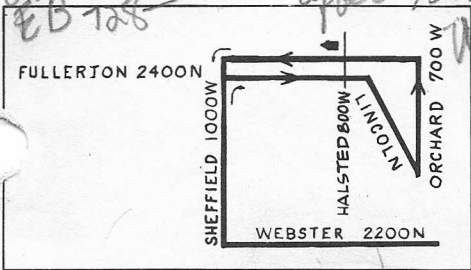

NO SERVICE after 7:00 PM WB

Last EB 108

Wkdy SAT