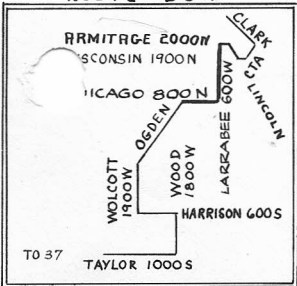

SEDGWICK

37

LIMITS STATION

MOTOR BUS

NOT DRAWN TO SCALE

*TAYLOR 7 DAYS
Sun - Only to Harrison & Wells
North*

ROUTE 58 R

DIVERSEY 2800N
SCHUBERT 2700N
DRUMMOND 2632N

FULLERTON 2400 N
WEBSTER 2200N
SEE INSERT

ARMITAGE 2000N

DIVISION SHEFFIELD 1200N

CHICAGO 800N

ILLINOIS 500N

RANDOLPH 150N

VAN BUREN 400S
HARRISON 600S
POLK 800S

TAYLOR 1000S
GRENSHAW 1132S