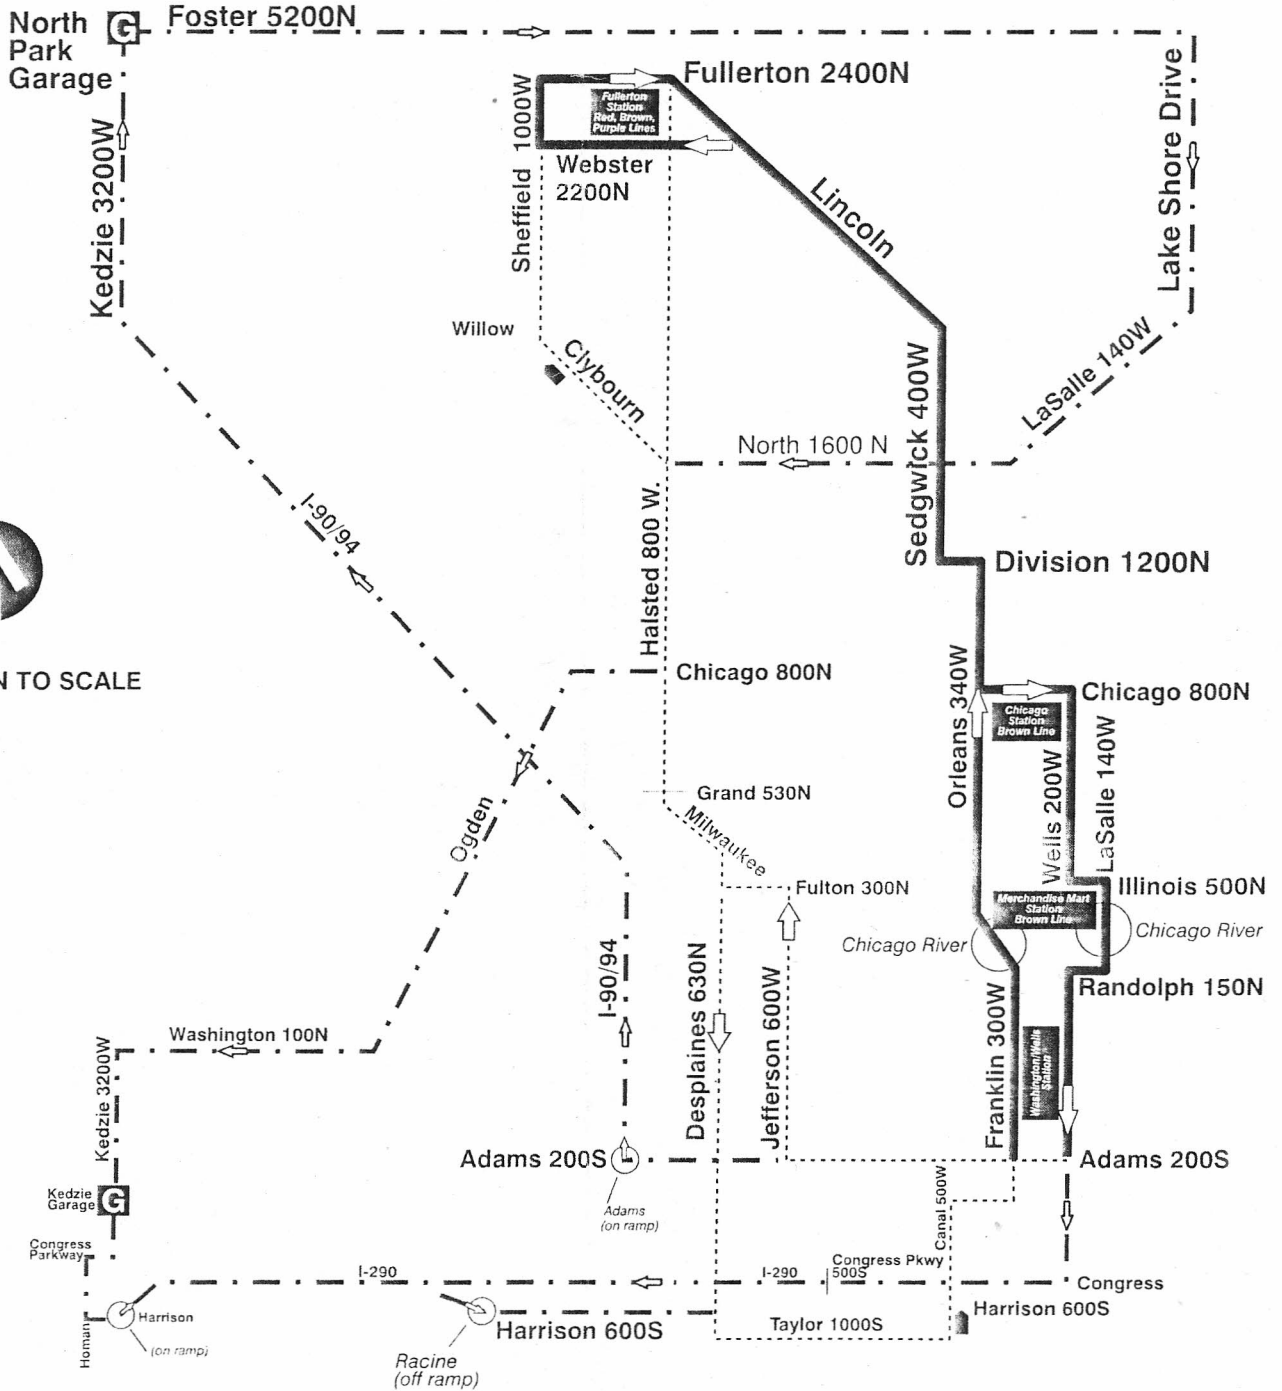

37 Sedgwick

Wells St. Bridge Reroute -Extra Service Only- Kedzie/North Park Garage

Farebox Code 37

NOT DRAWN TO SCALE

 GARAGE	 PULL IN PULL OUT	 RELIEF POINT
 LAYOVER	 DEAD HEAD	
EFFECTIVE DATE 3/4/13	DATE REVISED 2/21/13	SIGNAGE & WAYFINDING