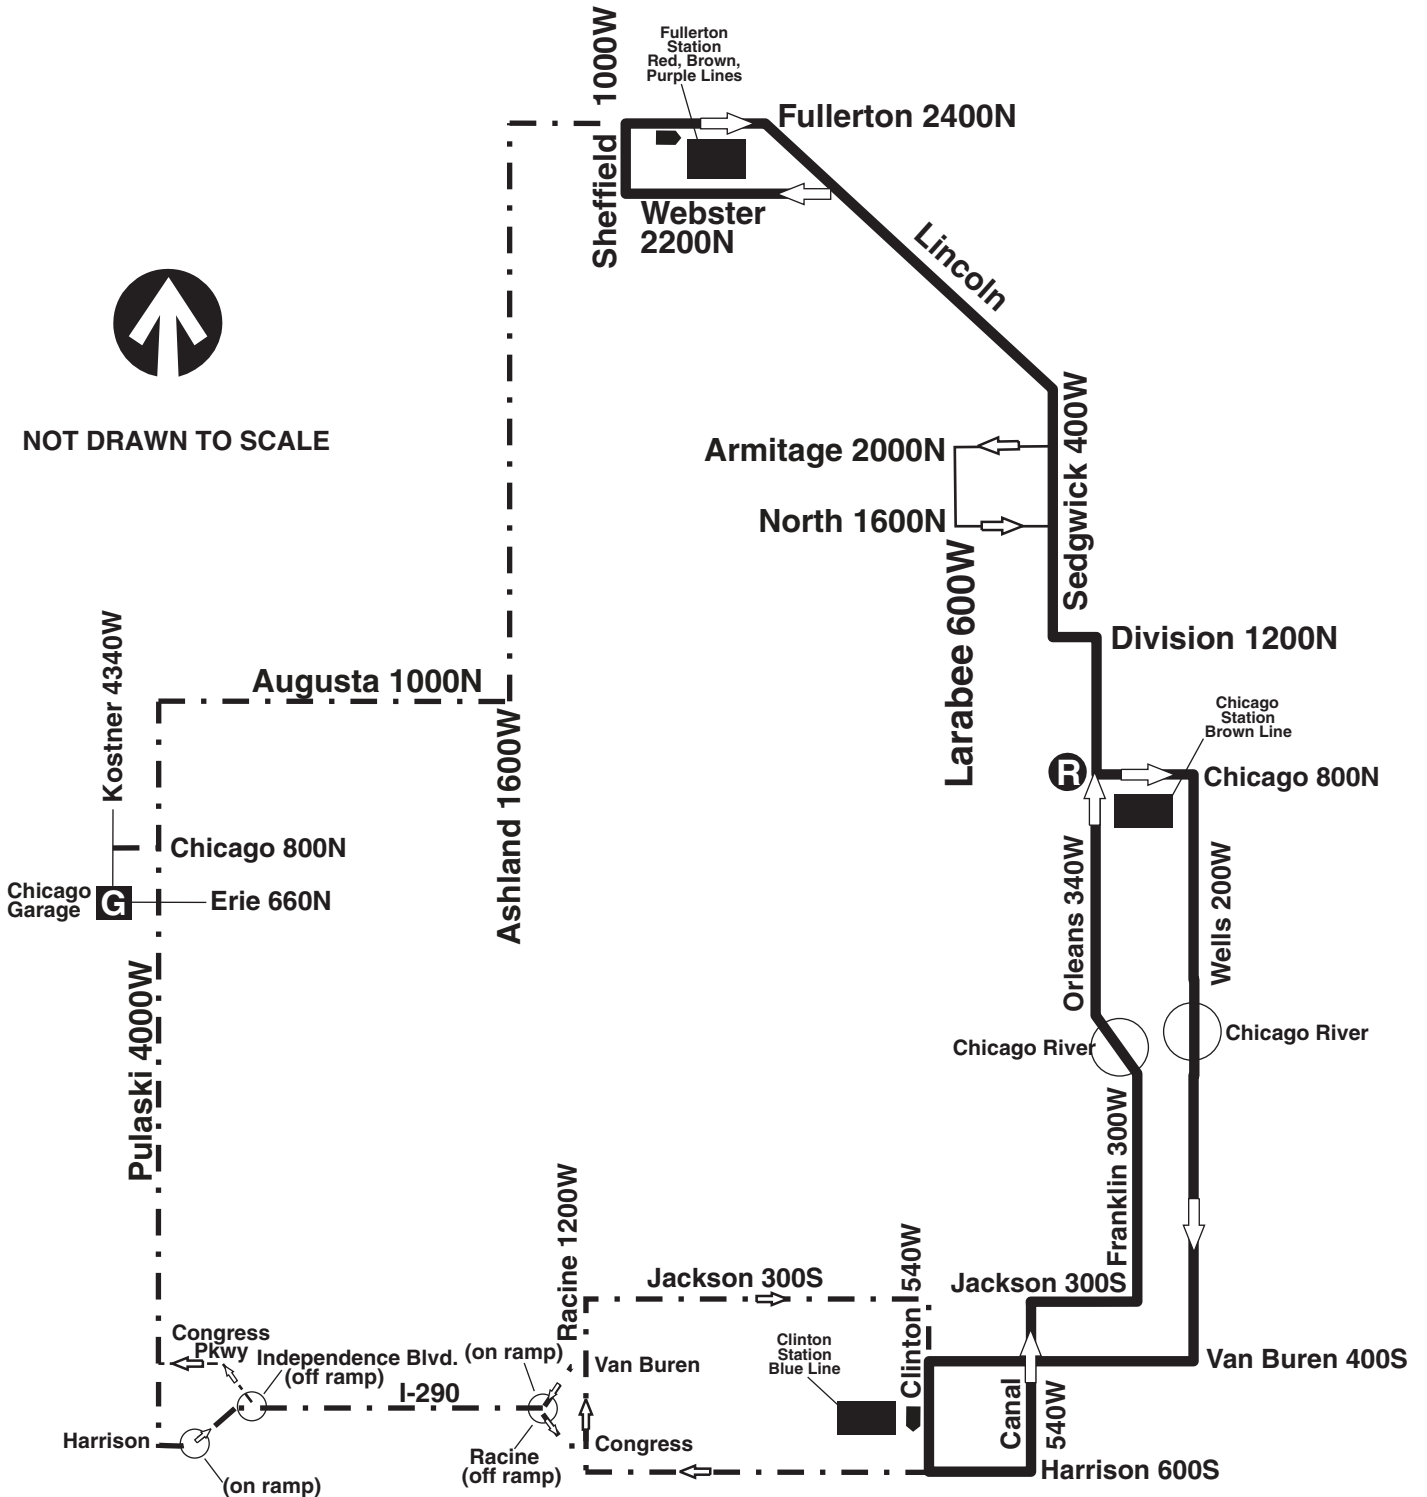

37 Sedgwick

Chicago Garage

Farebox Code 37

NOT DRAWN TO SCALE

 GARAGE	- - - - PULL IN PULL OUT	 RELIEF POINT
 LAYOVER	————— TURN BACK	
EFFECTIVE DATE 3/27/17	DATE REVISED 3/27/17	SIGNAGE & WAYFINDING