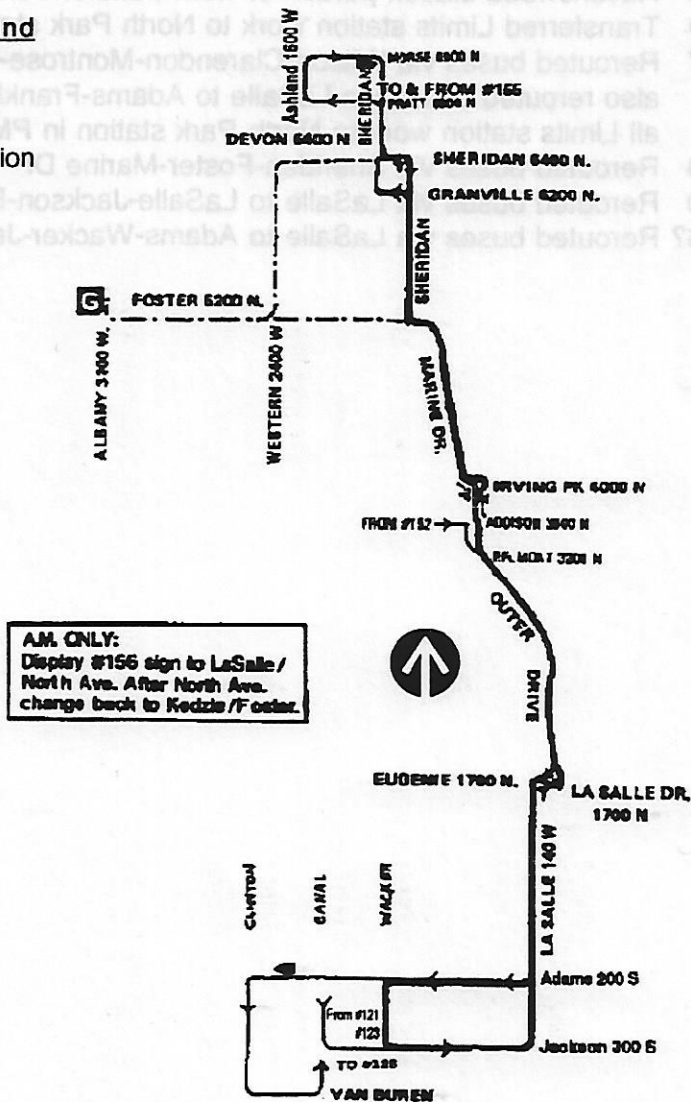

## Route #136 SHERIDAN/LaSALLE EXPRESS

### Terminals/Destination Signs

Northbound	Southbound
Devon	Adams
	Union Station

### Schedule Interlocks

#146  
#147  
#151

### Hours of Operation

Terminals	Dir	Monday-Friday	Saturday	Sunday/holiday
Sheridan/Devon to Adams/Wacker	SB	0615--0830	No service	No service
Jackson/Franklin to Sheridan/Devon	NB	1615--1800		

**NOTE:** No stops between Irving Park/Marine Drive and LaSalle/Eugenie (1700 North).