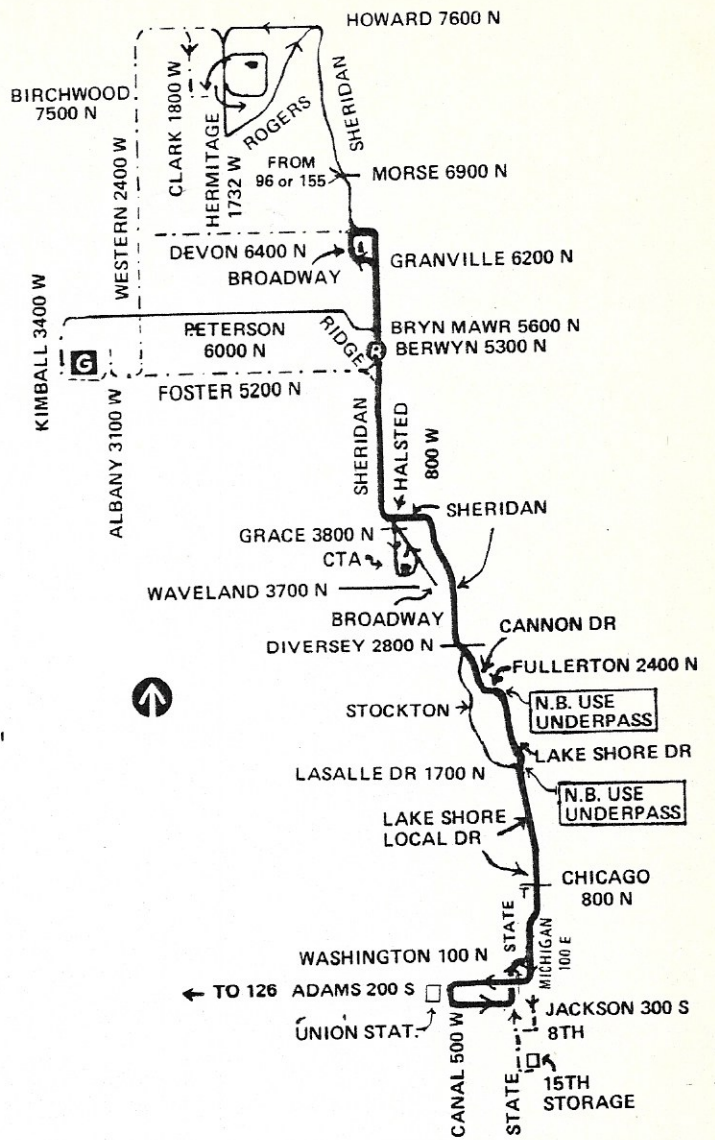

Route #151 Sheridan

Garage(s)/Run Numbers

North Pk/P651-P820

Terminals/Destination Signs

Northbound	Southbound
Pine Grove	Michigan/Walton
Foster	*Union Station
Wilson (unscheduled)	*Michigan/Adams
*Howard station	Michigan/Congress (unscheduled)
*Devon	Michigan Ave. Bridge (unscheduled)
Belmont (unscheduled)	* Also "via Stockton" signs
Diversey (unscheduled)	

Schedule Interlocks

- #146 Sheridan Express
- #147 Outer Drive Express
- #155 Devon
- # 96 Lunt/Touhy
- # 84 Peterson
- # 76 Diversey (North Ave. trips only)

Hours of Operation

(Time of first and last trips leaving terminals)

Devon-Union Station

- SB 0604 - 0030 Mon-Fri
- NB 0618 - 0058
- SB 0613 - 0010 Sat
- NB 0700 - 0054
- SB 0805 - 0011 Sun/Hol
- NB 0900 - 0058

Reduced R.R. sta. shuttle fare

No public timetable available

OP2/50 - 3/30/80

Howard station service is provided by #151 during certain periods when #147 does not operate:

- Mon-Fri early afternoon
- Mon-Sat evening
- Sat early morning
- Sun/Hol all-day

#151 operates via Stockton Drive (#153 route) through Lincoln Pk. early mornings and late nights.