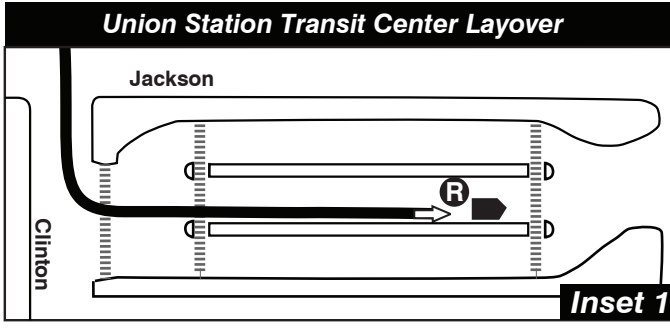

## Kedzie Garage

(See also North Park Garage)  
**Jackson and Adams Bridge Closure**  
**Farebox Code 151**

Permission to depart timepoints early begins at Foster/Sheridan northbound between 05:00 and 22:00 ONLY

Permission to depart timepoints early begins at Adams/Canal southbound between 05:00 and 22:00 ONLY

Pull forward at layover in bus bay

	<b>GARAGE</b>		<b>PULL IN</b>		Timepoints can be ignored beyond this point in indicated direction only between 05:00 and 22:00
	<b>LAYOVER</b>		<b>PULL OUT</b>		
EFFECTIVE DATE	8/31/2020	REVISED DATE	8/27/2020	Service Planning	