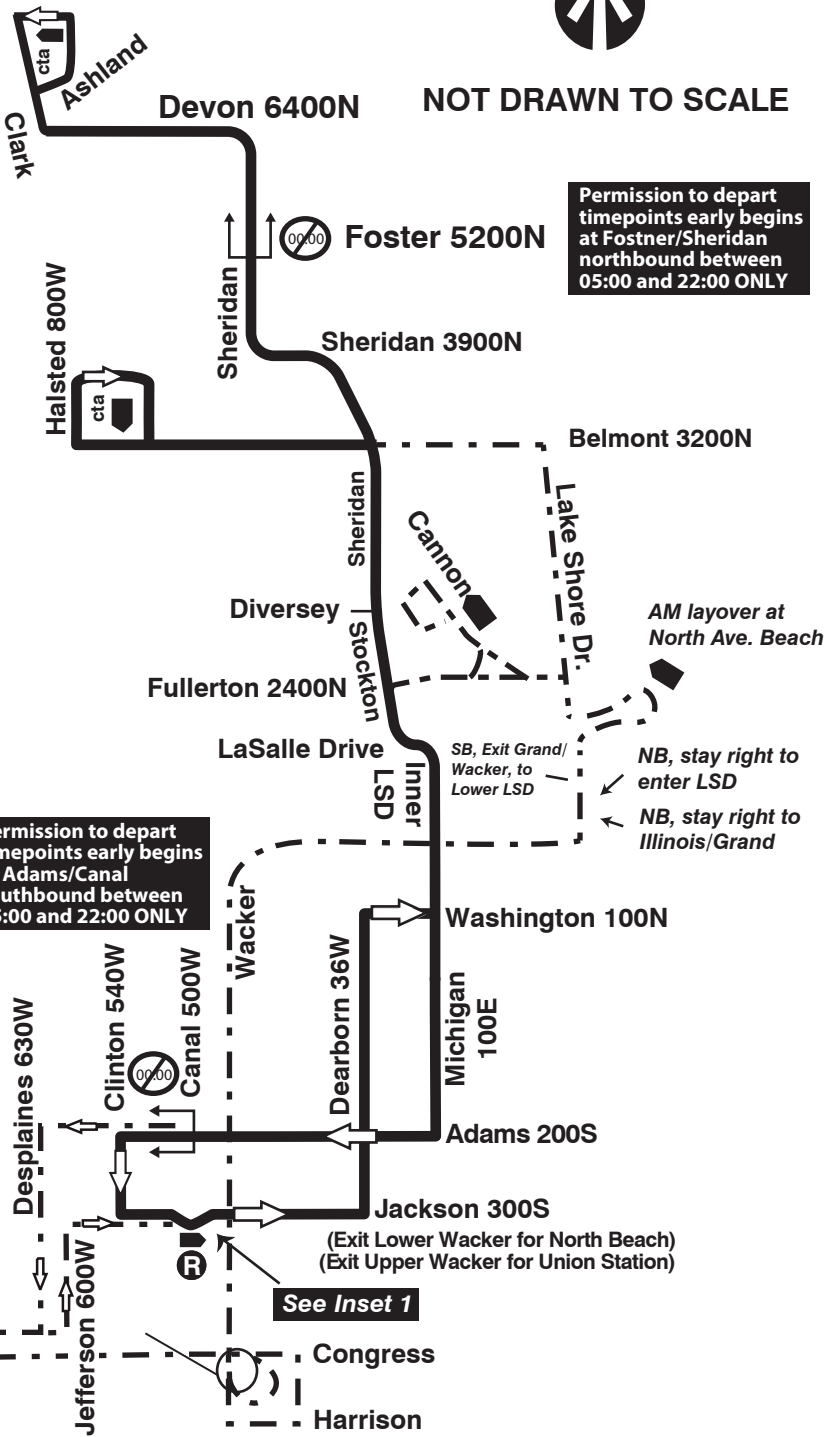

# 151 Sheridan

## Kedzie Garage

(See also North Park Garage)  
**Jackson and Adams Bridge Closure**  
**Farebox Code 151**

Permission to depart timepoints early begins at Foster/Sheridan northbound between 05:00 and 22:00 ONLY

Permission to depart timepoints early begins at Adams/Canal southbound between 05:00 and 22:00 ONLY

Pull forward at layover in bus bay

	<b>GARAGE</b>		<b>PULL IN</b>		Timepoints can be ignored beyond this point in indicated direction only between 05:00 and 22:00
	<b>LAYOVER</b>		<b>PULL OUT</b>		
EFFECTIVE DATE	8/31/2020	REVISED DATE	8/27/2020	Service Planning	