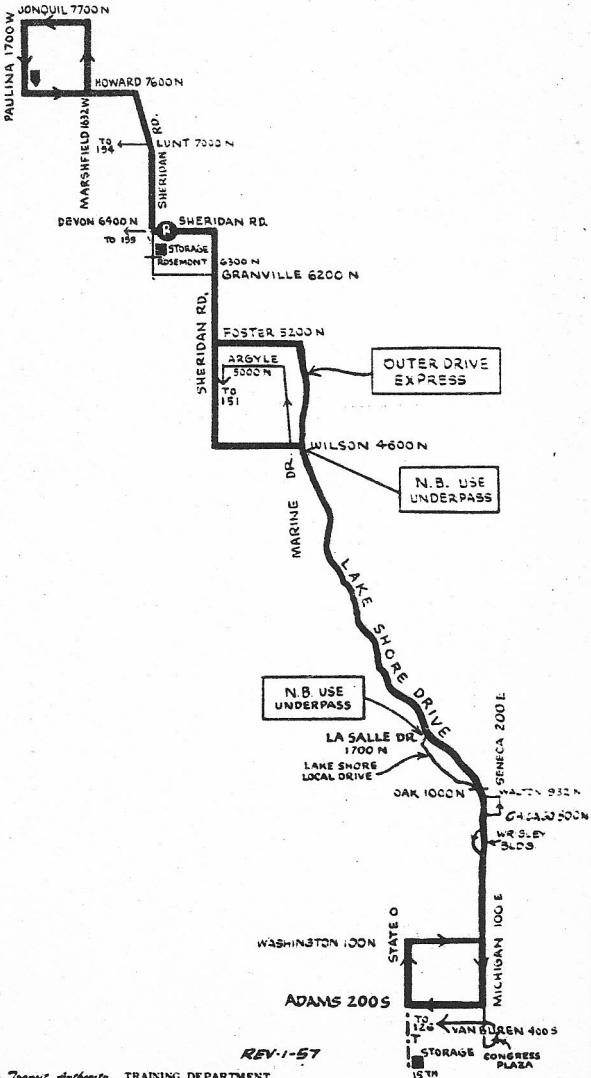

SHERIDAN EXPRESS

151A

DEVON STATION

GAS BUS

NOT DRAWN TO SCALE

R	RELIEF POINT
L	LAYOVER
T	TELEPHONE
---	PULL OUT
---	PULL IN ROUTE

REV-1-57