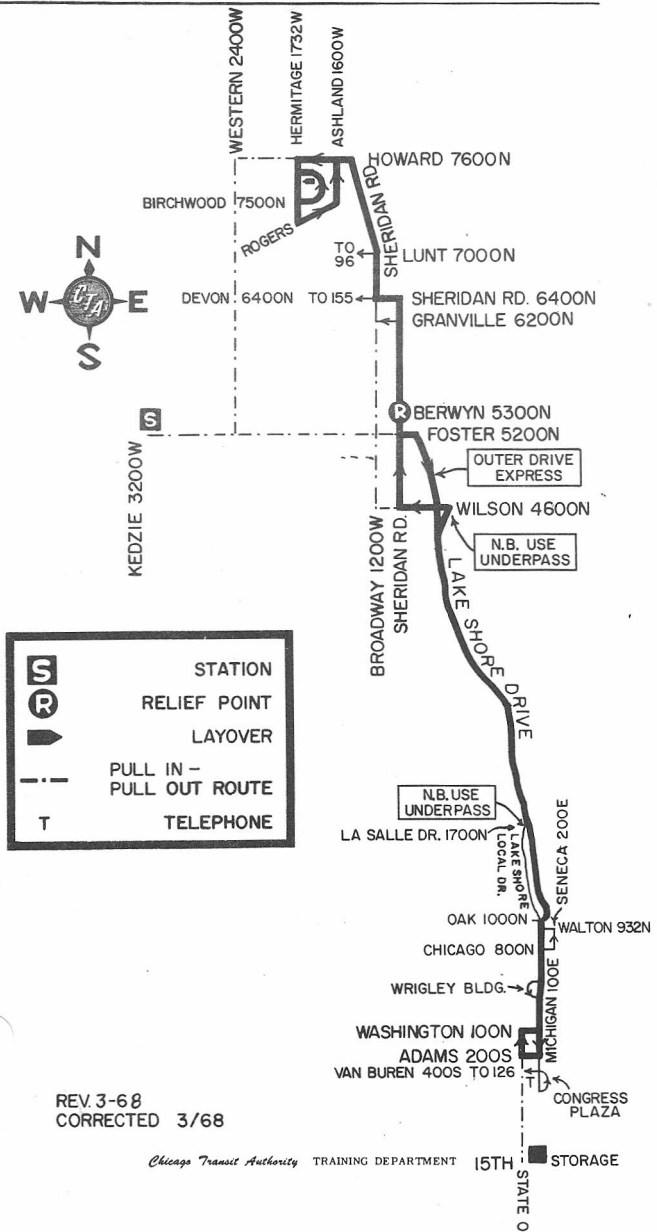

SHERIDAN EXPRESS

151A

NORTH PARK STATION

MOTOR BUS

NOT DRAWN TO SCALE

S	STATION
R	RELIEF POINT
▶	LAYOVER
- - -	PULL IN - PULL OUT ROUTE
T	TELEPHONE

REV. 3-68
CORRECTED 3/68