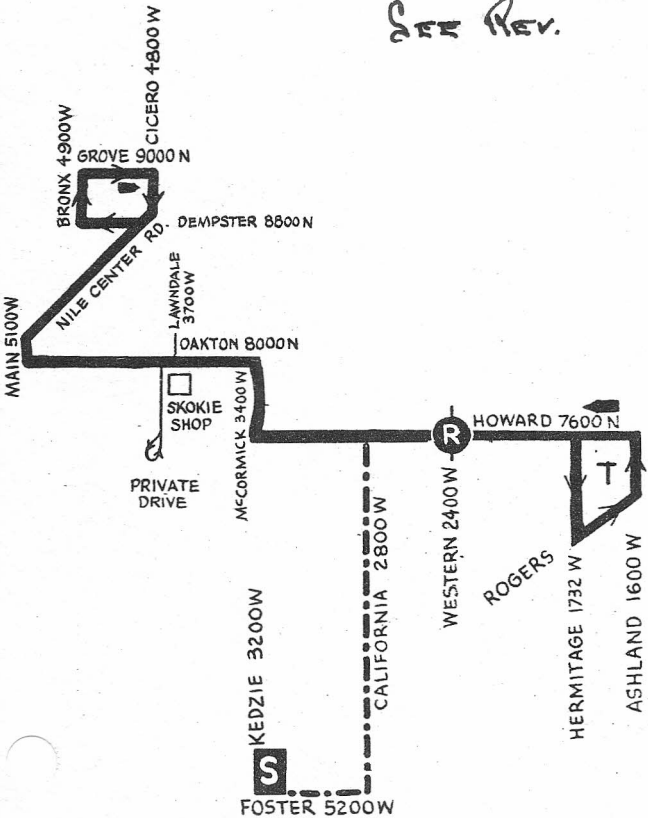

SKOKIE

97

NORTH PARK STATION

GAS BUS

NOT DRAWN TO SCALE

	STATION
	RELIEF POINT
	LAYOVER
	TELEPHONE
	PULL OUT
	PULL IN ROUTE

SEE REV.

REV. 2-55