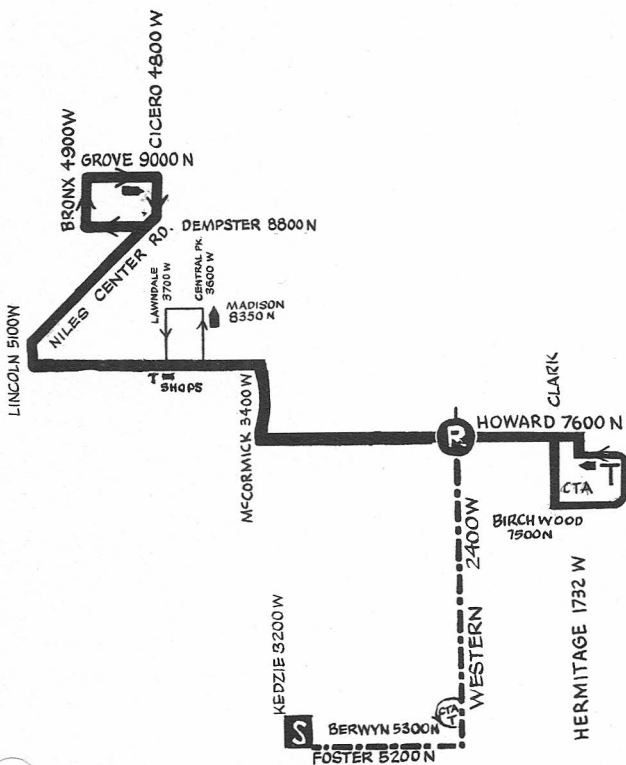

NORTH PARK STATION

GAS BUS

NOT DRAWN TO SCALE

	STATION
	RELIEF POINT
	LAYOVER
	TELEPHONE
	PULL OUT —
	PULL IN ROUTE

REV. 12-61