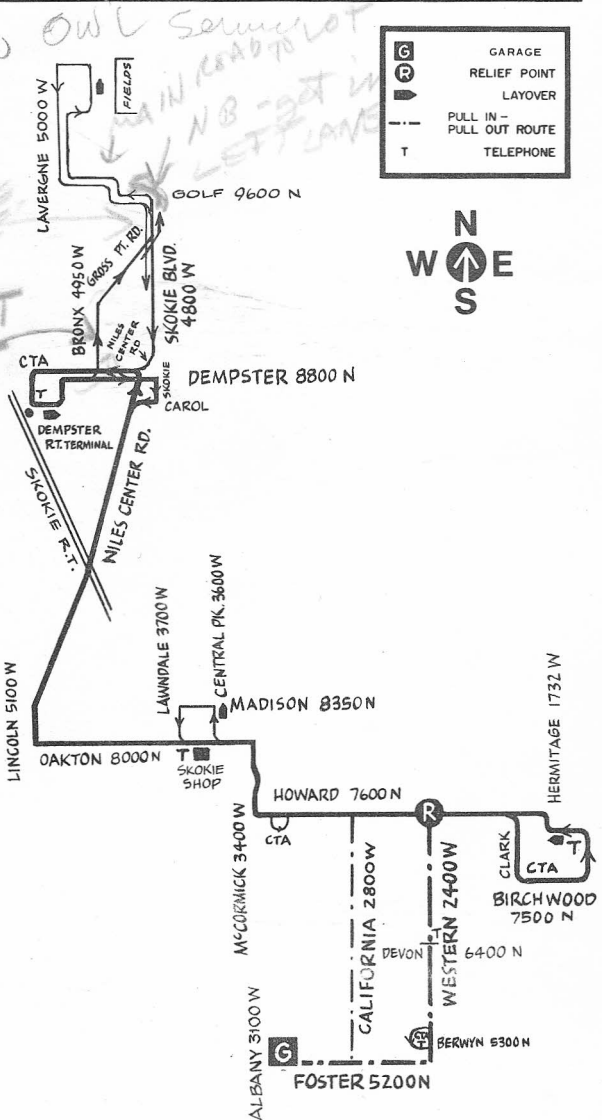

SKOKIE

97

NORTH PARK GARAGE

NOT DRAWN TO SCALE

G	GARAGE
R	RELIEF POINT
T	LAYOVER
---	PULL IN - PULL OUT ROUTE
T	TELEPHONE

Handwritten notes:
NO OWL SERVICE LOT
MAIN ROAD TO LOT
NB - GET IN LEFT LANE
FIRST LEFT

2-11-74