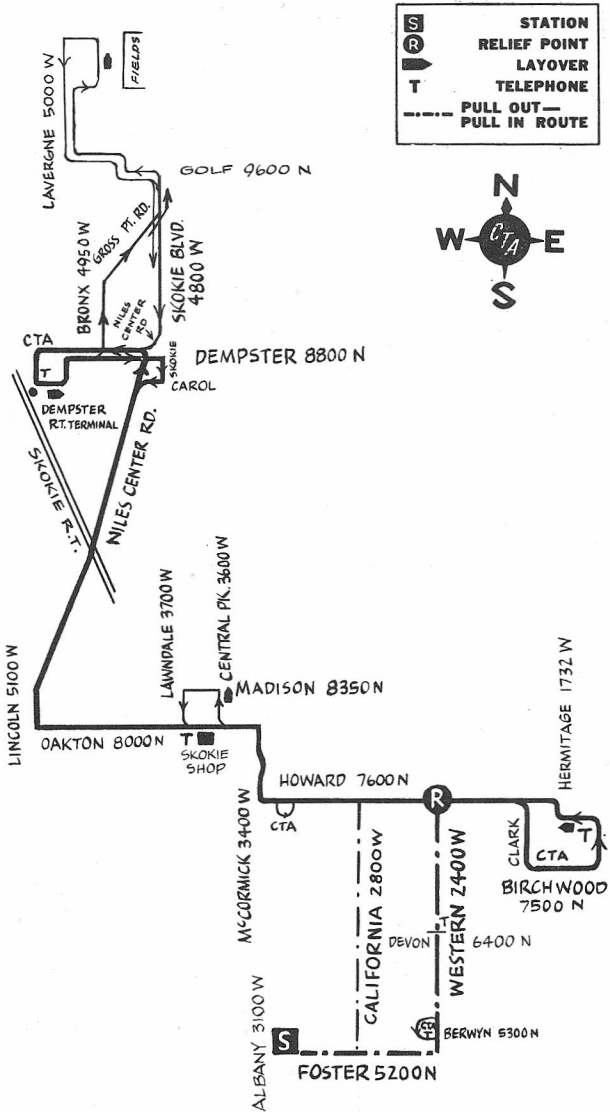

SKOKIE

97

NORTH PARK STATION

MOTOR BUS

NOT DRAWN TO SCALE

STATION
RELIEF POINT
LAYOVER
TELEPHONE
PULL OUT
PULL IN ROUTE

2-11-74
REV. 12/13/71