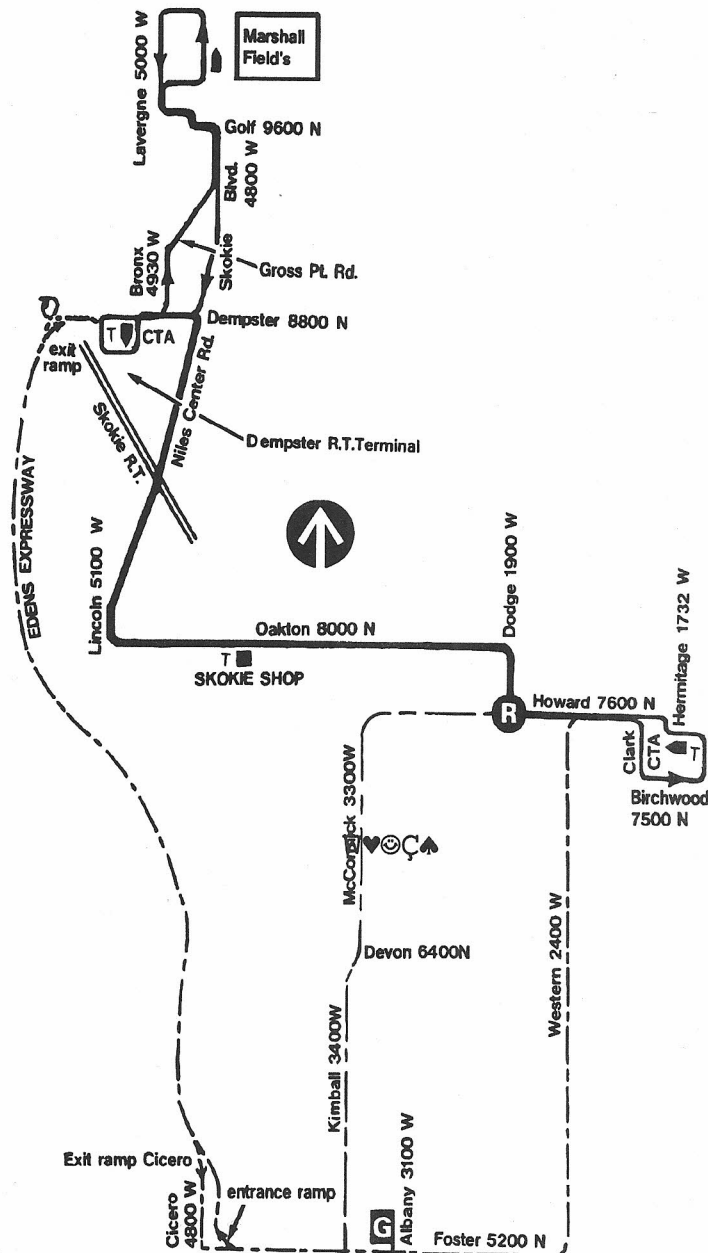

Route #97 SKOKIE

Garage(s)/Run Numbers

North Park/P471-P490
PTO/P491-P500

Terminals/Destination Signs

<u>Northbound</u>	<u>Southbound</u>
Old Orchard station	Howard
Dempster station	Howard/ California
	Howard/ Western

Schedule Interlocks

#11
#135
#290S

Hours of Operation

Dempster Station to Howard Station--day and evening hours
Old Orchard to Howard Station--day and early evening hours

03/08/92