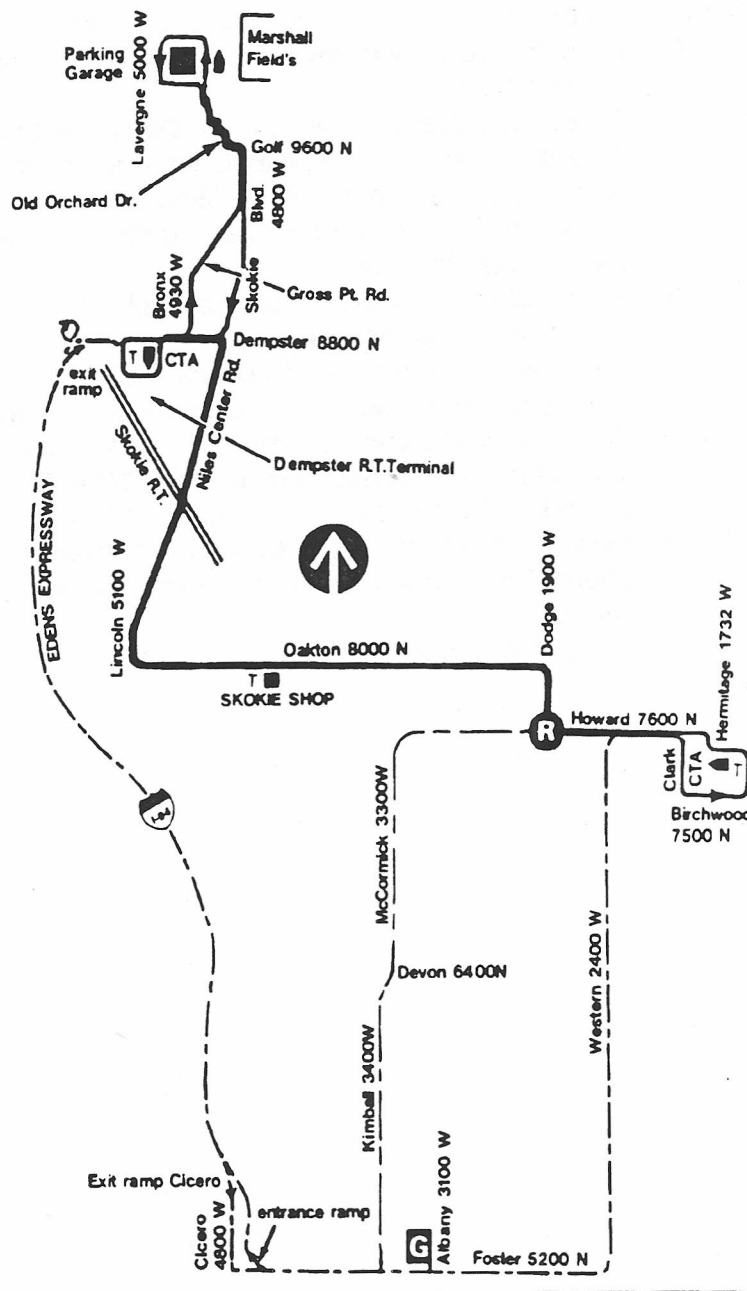

Route #97 SKOKIE

Garage(s)/Run Numbers

North Park/P471-P490
PTO/P491-P500

Terminals/Destination Signs

Northbound

Old Orchard station

Dempster station

Southbound

Howard

Howard/California

Howard/Western

Schedule Interlocks

#11
#135
#290S

Hours of Operation

Terminals	Dir	Monday-Friday	Saturday	Sunday/holidays
Dempster/Skokie sta to Howard sta	EB	0450--1230	0455--2330	0700--2330
Howard sta to Dempster/Skokie sta	WB	0515--1200	0520--2300	0630--2300

NOTE: Every 30 minutes over entire route Monday-Saturday late evenings and all day Sundays/Holidays
Every 30 minutes to Old Orchard at all times of service

09/30/93