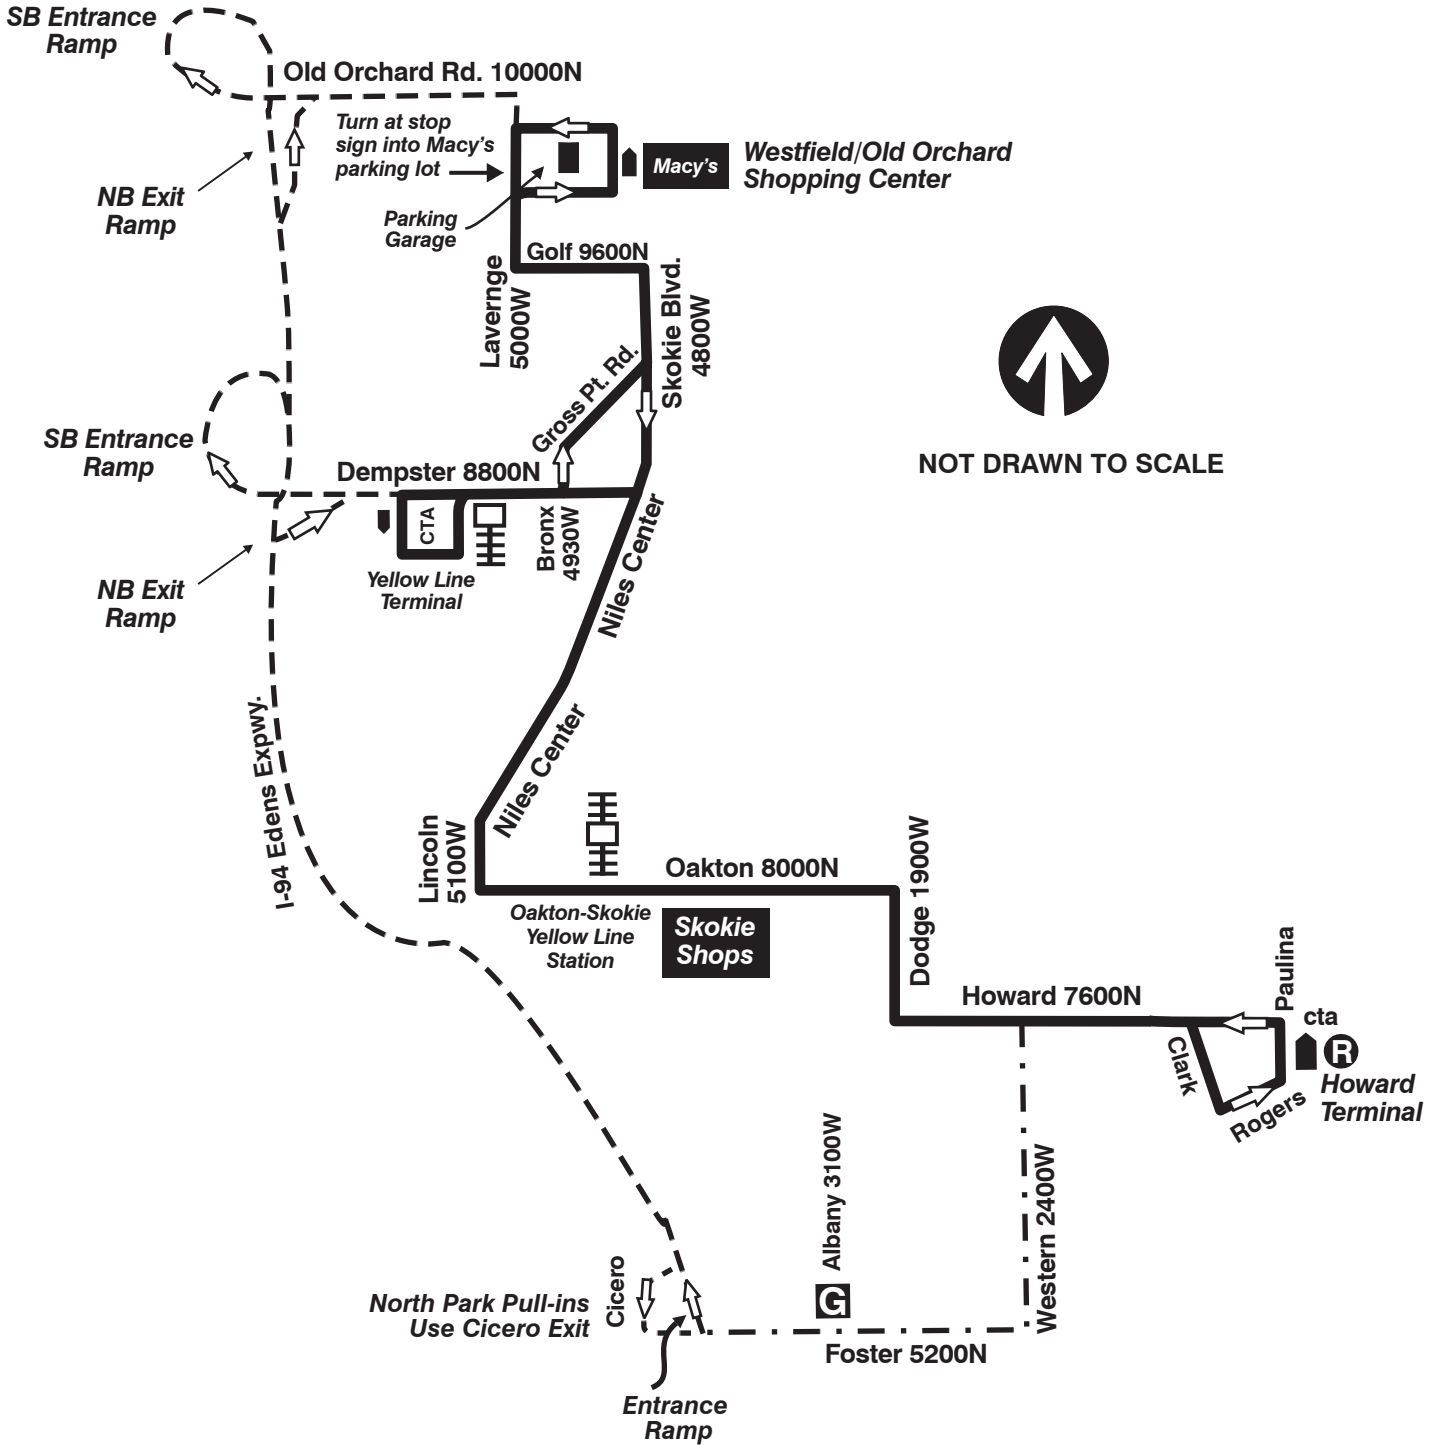

97 Skokie

North Park Garage

Farebox Code 97

NOT DRAWN TO SCALE

	GARAGE		PULL IN PULL OUT		RELIEF POINT
	LAYOVER				
EFFECTIVE DATE	12/16/12	DATE REVISED	10/24/12	SIGNAGE & WAYFINDING	