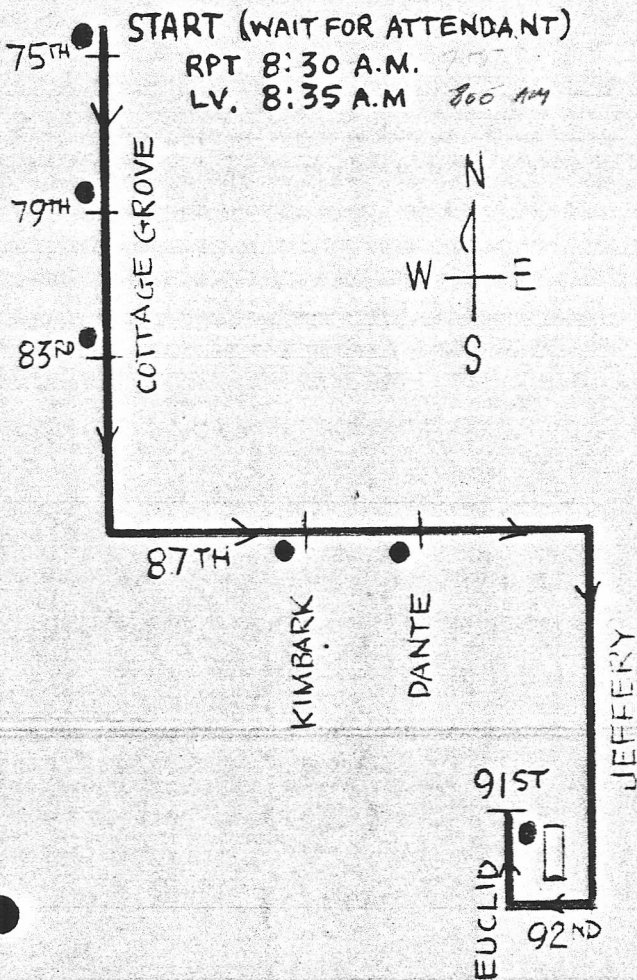

# "A" SCHOOL - BUS # 1 - A.M.

9109 S. EUCLID

BEVERLY STATION

If for any reason you are unable to make this charter, call Dispatcher. Inform Dispatcher that this is a scheduled charter trip.

T&AP REV. 9/29/69