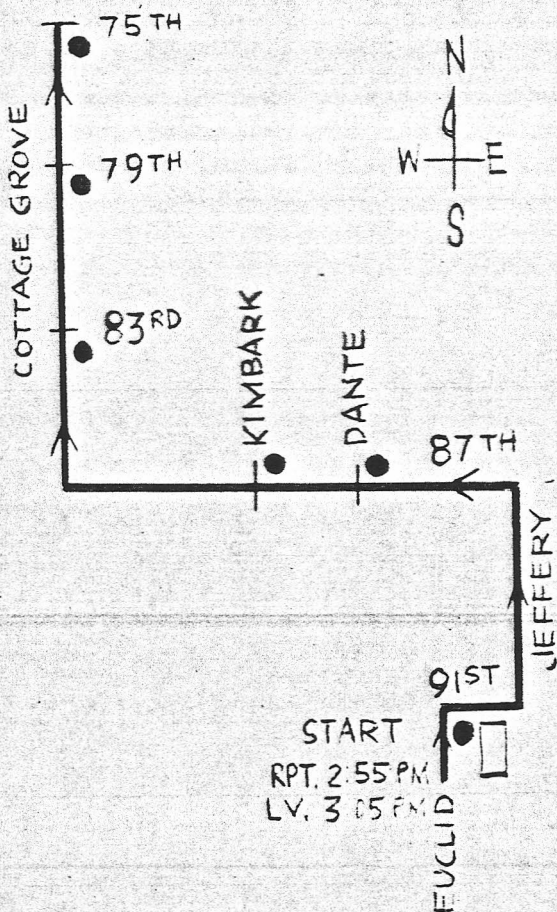

"A SCHOOL - BUS #1 - P.M.

9109 S. EUCLID

77th STATION

If for any reason you are unable to make this charter, call Dispatcher. Inform Dispatcher that this is a scheduled charter trip.

TEAP REV 9/69