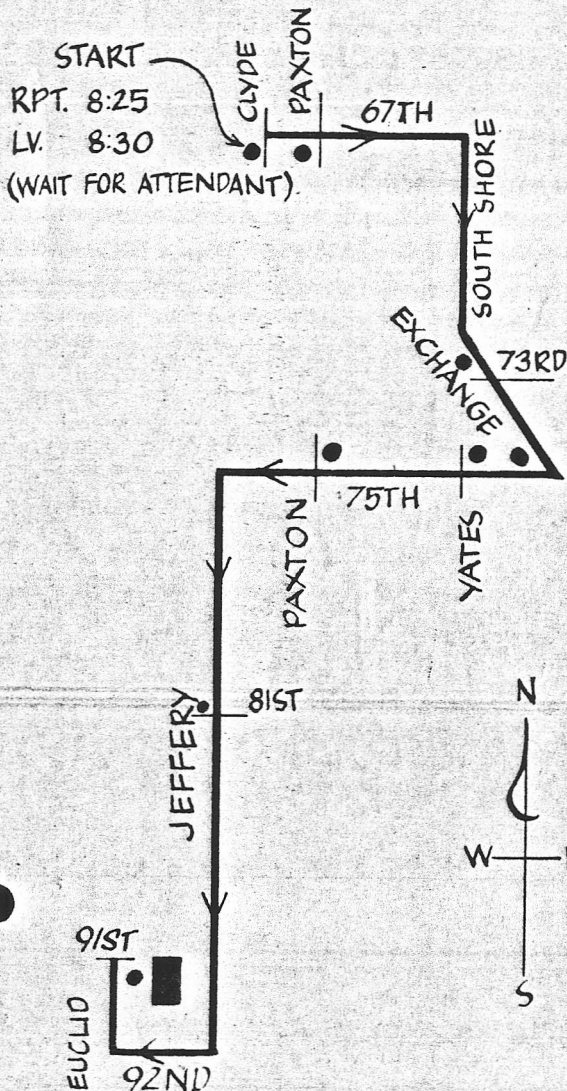

# "A" SCHOOL-BUS # 5-A.M.

9109 S. EUCLID BEVERLY STATION

If for any reason you are unable to make this charter, call Dispatcher. Inform Dispatcher that this is a scheduled charter trip.

T&AP 9/69