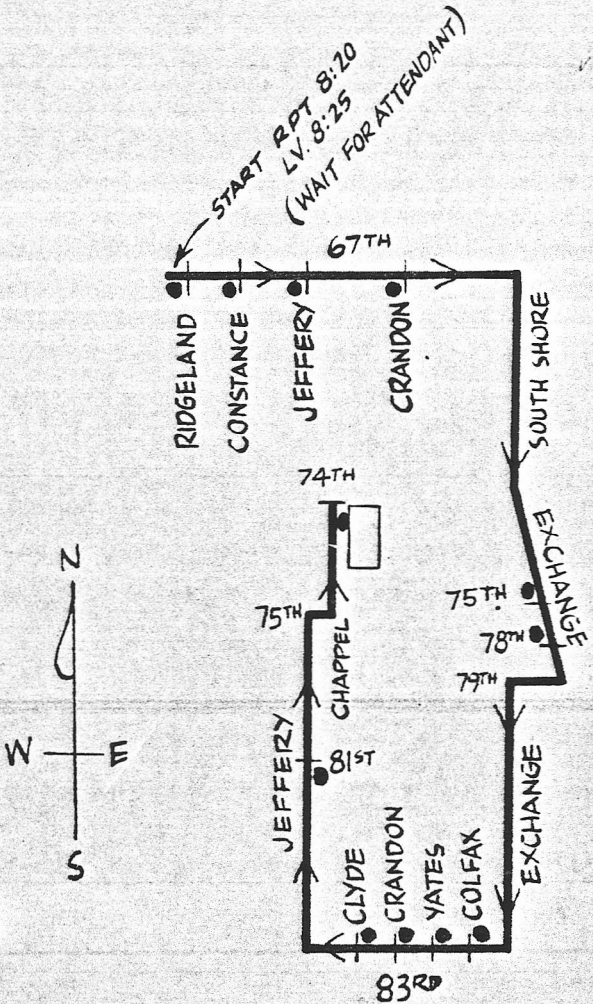

"B" SCHOOL-BUS #2 - A.M.

7401 S. CHAPPEL BEVERLY STATION

If for any reason you are unable to make this charter, call Dispatcher. Inform Dispatcher that this is a scheduled charter trip.

T&AP

REV. 9/29/69