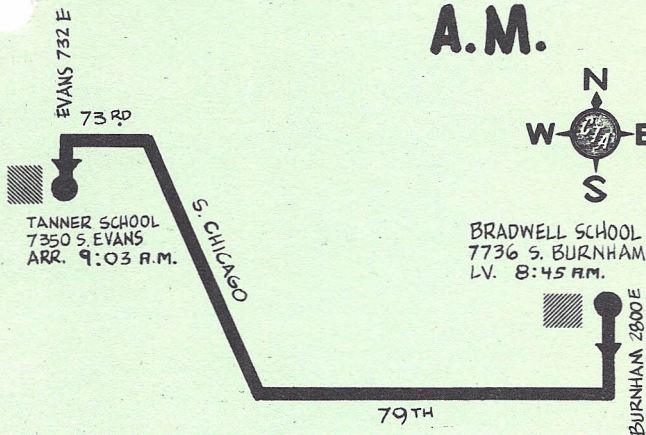

BRADWELL SCHOOL CHARTER

#1

NOT DRAWN TO SCALE

A.M.

PULL-INS

TO 77TH GARAGE
VIA EVANS - 74TH
COTTAGE GROVE - 79TH
TO GARAGE

P.M.

TANNER SCHOOL
7350 S. EVANS
ARR. 2:30 P.M.
LV. 2:40 P.M.

PULL-OUTS

FROM 69TH GARAGE VIA 69TH -
LAFAYETTE - 71ST COTTAGE GROVE - 73RD
EVANS - TO TANNER SCHOOL

FROM 52ND GARAGE VIA
COTTAGE GROVE - 73RD - EVANS
- TO TANNER SCHOOL

BRADWELL SCHOOL
7736 S. BURNHAM
ARR. 2:57 P.M.