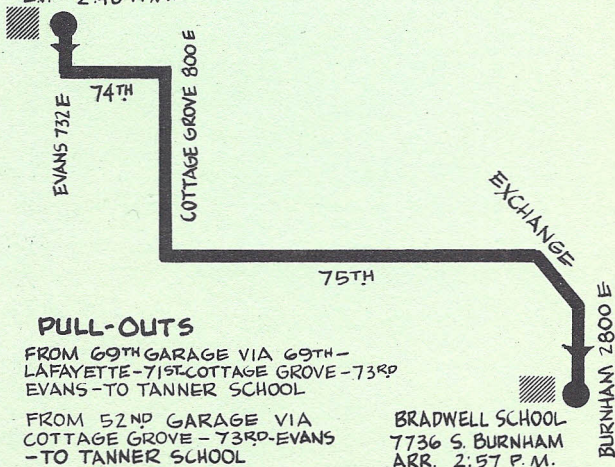

BRADWELL SCHOOL CHARTER

#1

NOT DRAWN TO SCALE

A.M.

PULL-INS

TO 77TH GARAGE
VIA EVANS - 74TH
COTTAGE GROVE - 79TH
TO GARAGE

P.M.

TANNER SCHOOL
7350 S. EVANS
ARR. 2:30 P.M.
LV. 2:40 P.M.

PULL-OUTS

FROM 69TH GARAGE VIA 69TH -
LAFAYETTE - 71ST COTTAGE GROVE - 73RD
EVANS - TO TANNER SCHOOL

FROM 52ND GARAGE VIA
COTTAGE GROVE - 73RD - EVANS
- TO TANNER SCHOOL

BRADWELL SCHOOL
7736 S. BURNHAM
ARR. 2:57 P.M.