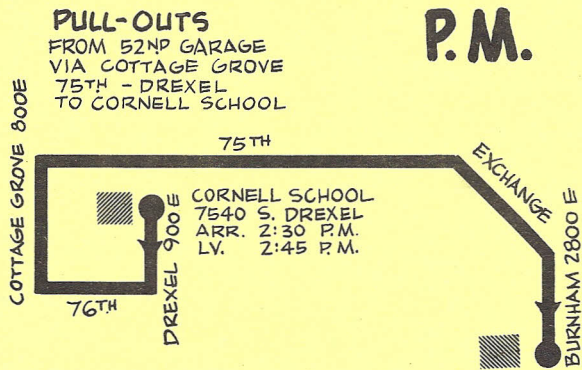

BRADWELL SCHOOL CHARTER

#3

NOT DRAWN TO SCALE

A.M.

PULL-INS
TO 77TH GARAGE
VIA DREXEL - 76TH
COTTAGE GROVE - 79TH
TO GARAGE

P.M.

PULL-INS
TO 52ND GARAGE
VIA BURNHAM - 79TH
S. CHICAGO - COTTAGE
GROVE TO GARAGE

BRADWELL SCHOOL
7736 S BURNHAM
ARR. 3:01 P.M.