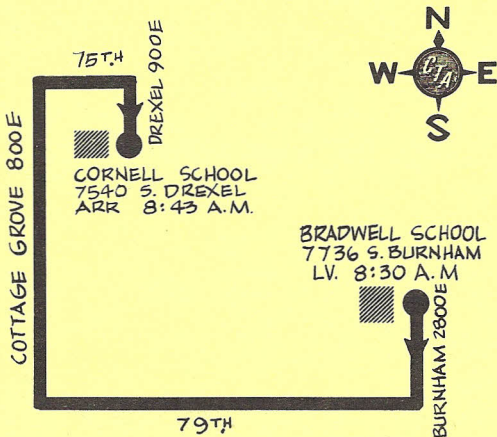

BRADWELL SCHOOL CHARTER

#3

NOT DRAWN TO SCALE

A.M.

PULL-INS
TO 77TH GARAGE
VIA DREXEL - 76TH
COTTAGE GROVE - 79TH
TO GARAGE

P.M.

PULL-INS
TO 52ND GARAGE
VIA BURNHAM - 79TH
S. CHICAGO - COTTAGE
GROVE TO GARAGE

BRADWELL SCHOOL
7736 S BURNHAM
ARR. 3:01 P.M.