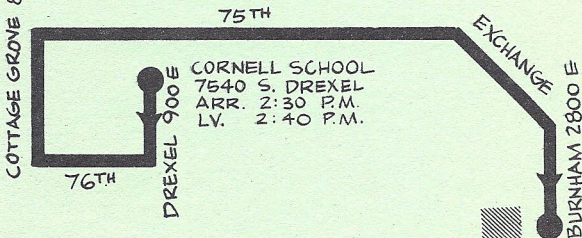

BRADWELL SCHOOL CHARTER

#3

NOT DRAWN TO SCALE

A.M.

PULL-INS
 TO 77TH GARAGE
 VIA DREXEL - 76TH
 COTTAGE GROVE - 79TH
 TO GARAGE

PULL-OUTS

FROM 52ND GARAGE
 VIA COTTAGE GROVE
 75TH - DREXEL
 TO CORNELL SCHOOL

P.M.

PULL-INS
 TO 52ND GARAGE
 VIA BURNHAM - 79TH
 S. CHICAGO - COTTAGE GROVE
 TO GARAGE

BRADWELL SCHOOL
 7736 S BURNHAM
 ARR. 2:56 P.M.