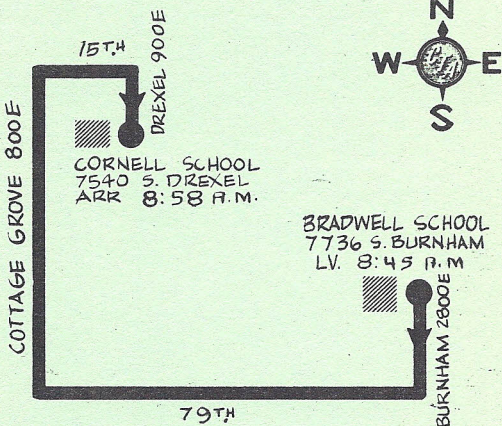

BRADWELL SCHOOL CHARTER

#3

NOT DRAWN TO SCALE

A.M.

PULL-INS
 TO 77TH GARAGE
 VIA DREXEL - 76TH
 COTTAGE GROVE - 79TH
 TO GARAGE

PULL-OUTS

FROM 52ND GARAGE
 VIA COTTAGE GROVE
 75TH - DREXEL
 TO CORNELL SCHOOL

P.M.

PULL-INS
 TO 52ND GARAGE
 VIA BURNHAM - 79TH
 S. CHICAGO - COTTAGE GROVE
 TO GARAGE

BRADWELL SCHOOL
 7736 S BURNHAM
 ARR. 2:56 P.M.