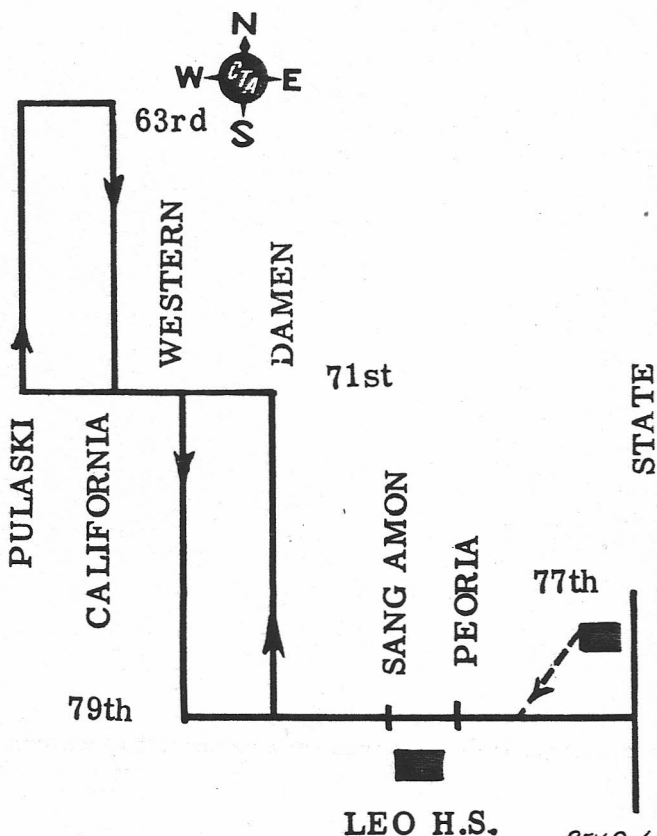

LEO HIGH SCHOOL CHARTER ROUTE #1

77th STATION

NOTES :

1. No designated stops; allow students to alight at any corner on the route.
2. Charter ends at 63rd and California.