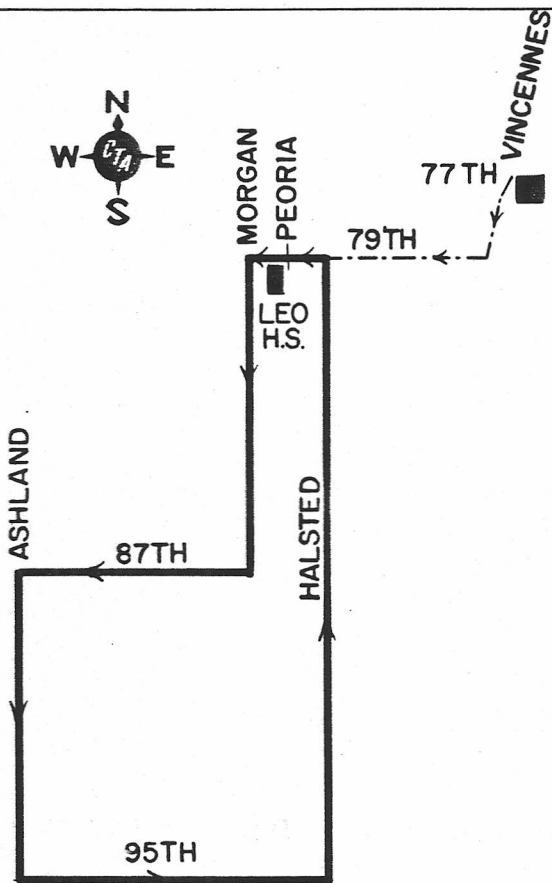

# LEO HIGH SCHOOL CHARTER ROUTE #2

77th STATION

12-65

## NOTES:

1. Make two trips. Leave highschool at 1:50 P.M. and 2:35 P.M.
2. On second trip, after last student has alighted, return to regular schedule.
3. No designated stops; allow students to alight at any corner on the route.