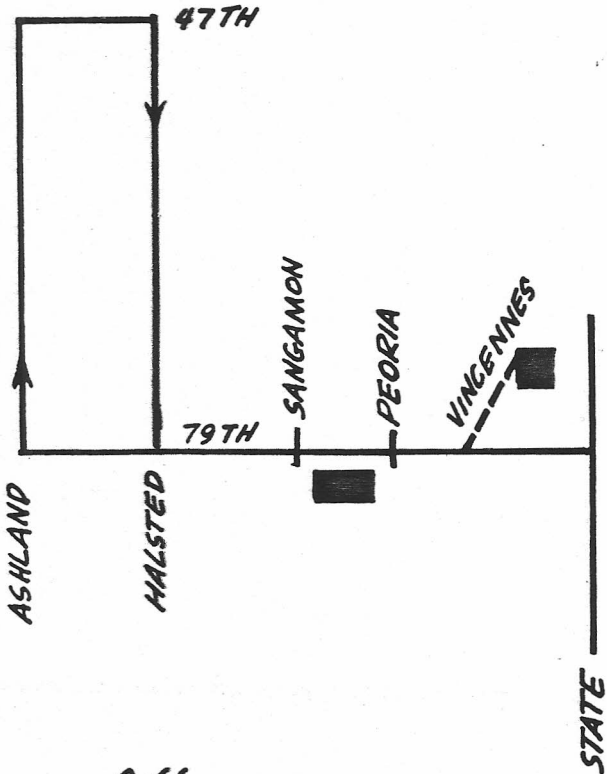

# LEO HIGH SCHOOL CHARTER ROUTE #2

77th STATION

8-66

## NOTES:

1. No designated stops ; allow students to alight at any corner on the route.
2. Charter ends at Halsted and 59th St.