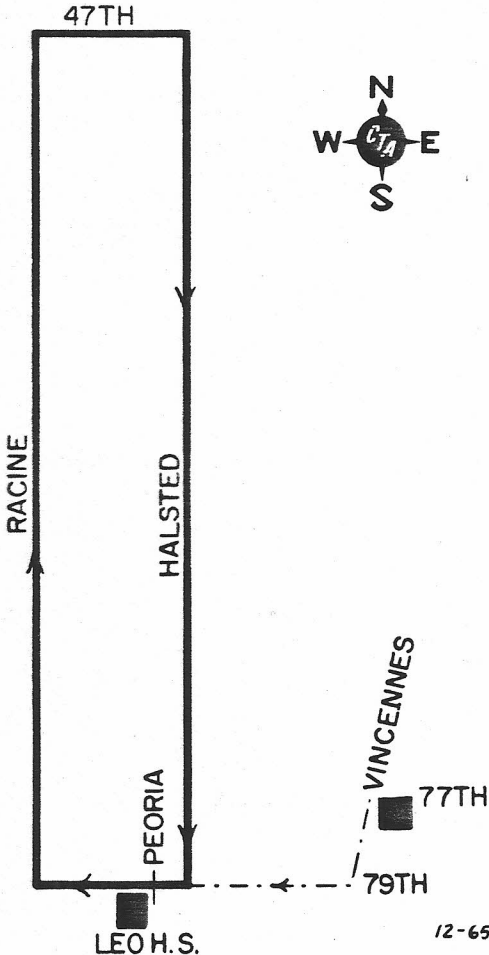

# LEO HIGH SCHOOL CHARTER ROUTE #3

77th STATION

12-65

## NOTES:

1. Make two trips. Leave highschool at 1:50 P. M. and 2:35 P.M.
2. On second trip, after last student has alighted, return to regular schedule.
3. No designated stops; allow students to alight at any corner on the route.