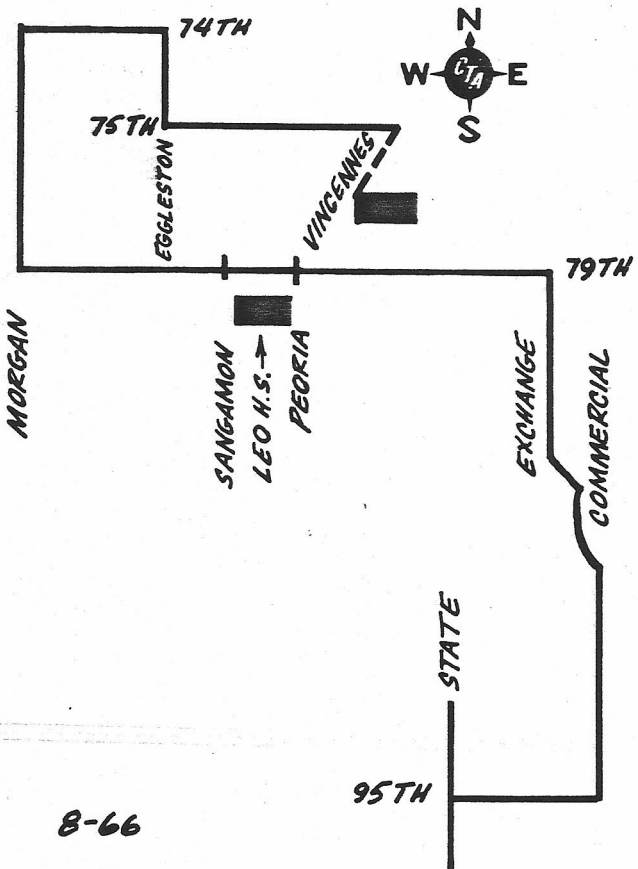

# LEO HIGH SCHOOL CHARTER ROUTE #3

77th STATION

## NOTES:

1. No designated stops; allow students to alight at any corner on the route.
2. Charter ends at 95th and Torrence.