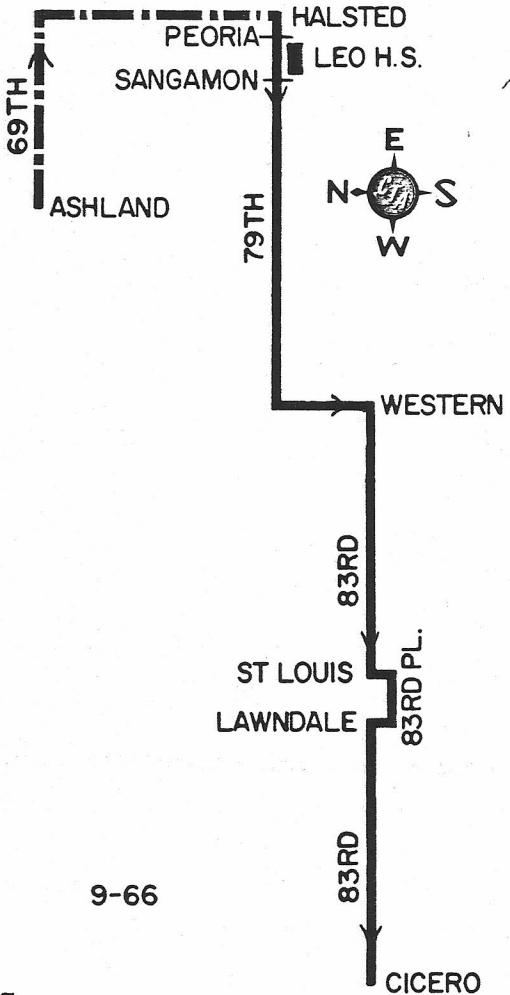

# LEO HIGH SCHOOL CHARTER ROUTE #5

69th STATION

## NOTES:

1. No designated stops; allow students to alight at any corner on the route.
2. Charter ends at 83rd and Cicero.