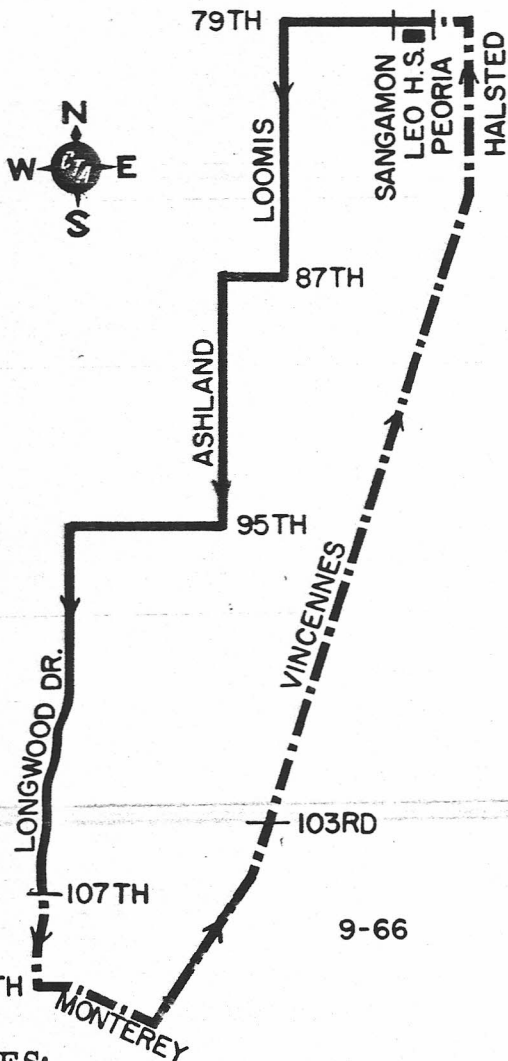

LEO HIGH SCHOOL CHARTER ROUTE #6

BEVERLY STATION

NOTES:

1. No designated stops; allow students to alight at any corner on the route.
2. Charter ends at 107th & Longwood Dr.